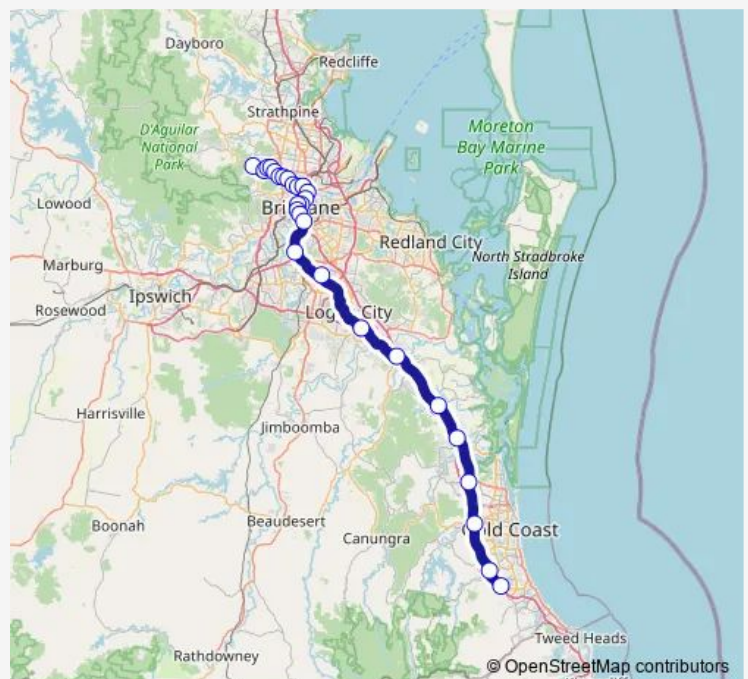

Wilston station, platform 1

Windsor station, platform 1

Bowen Hills station, platform 1

Fortitude Valley station, platform 1

Central station, platform 1

Roma Street station, platform 4

South Brisbane station, platform 1

South Bank station, platform 1

Boggo Road/Park Road station, platform 1

Rocklea station, platform 1

Altandi station, platform 1

Loganlea station, platform 1

Route schedule

Ferny Grove station, platform 2 — Varsity Lakes station, platform 1

Monday	23:26
Tuesday	23:26
Wednesday	23:26
Thursday	23:26
Friday	—
Saturday	—
Sunday	—

Route info

Direction: Ferny Grove station, platform 2

Stops: 28

Trip Duration: 2 hour 6 min

■ FGVL — Ferny Grove - Varsity Lakes

Beenleigh station, platform 1

Ormeau station, platform 1

Coomera station, platform 1

Helensvale station, platform 1

Nerang station, platform 1

Robina station, platform 1

Varsity Lakes station, platform 1

FGVL Rail time schedules and route maps are available in an offline PDF at busmaps.com. Use the busmaps.com website to see live bus times, train schedule or subway schedule, and step-by-step directions for all public transit in Brisbane