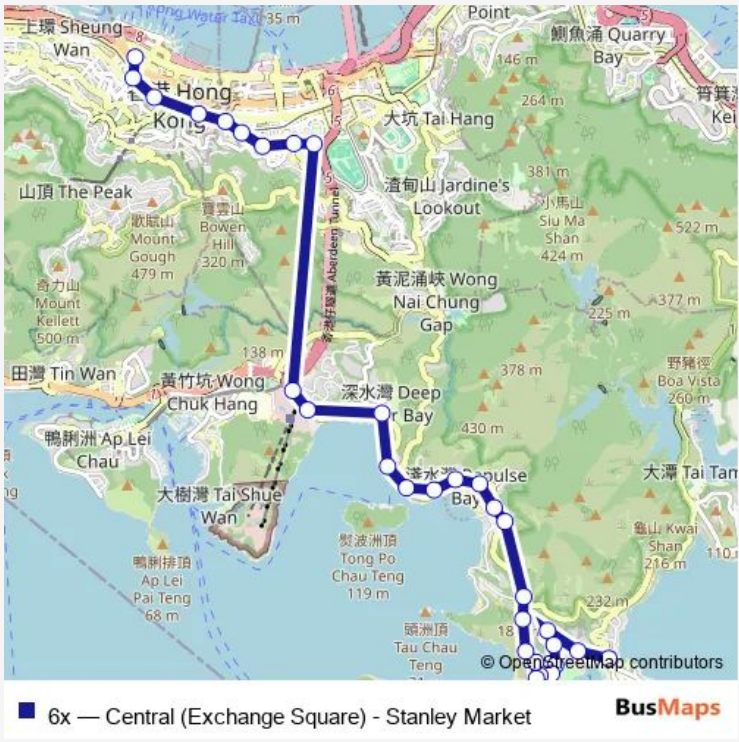

- [Ctb] Stanley Village
- [Ctb] Stanley Plaza
- [Ctb] Chun MA House MA Hang Estate, Cape Road
- [Ctb] Koon MA House MA Hang Estate, Cape Road
- [Ctb] Kwun YUM Buddhist Monastery, Cape Road
- [Ctb] Cypresswaver Villas, Cape Road
- [Ctb] Cape Drive, Cape Road
- [Ctb] Chung HOM KOK Beach, Chung HOM KOK Road
- [Ctb] 72 Chung HOM KOK Road, Chung HOM KOK Road
- [Ctb] Horizon Drive, Chung HOM KOK Road
- [Ctb] Chung HOM KOK Fire Station, Chung HOM KOK Road
- [Ctb] 11 Chung HOM KOK Road, Chung HOM KOK Road
- [Ctb] Headland Road, Repulse BAY Road
- [Ctb] 102 Repulse BAY Road, Repulse BAY Road
- [Ctb] 90 Repulse BAY Road, Repulse BAY Road
- [Ctb] Repulse BAY Villas, Repulse BAY Road
- [Ctb] Repulse BAY Beach, Repulse BAY Road
- [Ctb] Belleview Drive, Repulse BAY Road
- [Ctb] Island Club, Island Road
- [Ctb] Deepdene, Island Road

Route schedule

[Ctb] Stanley Village — [Ctb] Central (Exchange Square)[[Kmb+Ctb] Exchange Square BUS Terminus/
Central (Exchange Square)

Monday	07:17-18:59
Tuesday	07:17-18:59
Wednesday	07:17-18:59
Thursday	07:17-18:59
Friday	07:17-18:59
Saturday	07:35-18:51
Sunday	07:50-19:00

Route info

Direction: [Ctb] Stanley Village

Stops: 32

Trip Duration: 1 hour 4 min

[Ctb] Deep Water Bay, Island Road

[Ctb] Hong Kong Country Club, Wong Chuk Hang Road

[Ctb] Ocean Park Carpark, Wong Chuk Hang Road

Direction: [Ctb] Stanley Prison, Tung TAU WAN Road

Stops: 34

Trip Duration: 1 hour 2 min

[Ctb] Ocean Park Carpark, Wong Chuk Hang Road

[Ctb] Khalsa Diwan Sikh Temple Queen'S Road East

[Ctb] WAH YAN College Hong Kong, Queen'S Road East[[Kmb+Ctb] WAH YAN College Hong Kong/
Wah YAN College Hong Kong, Queen'S Road East[[Kmb] WAH YAN College Hong Kong