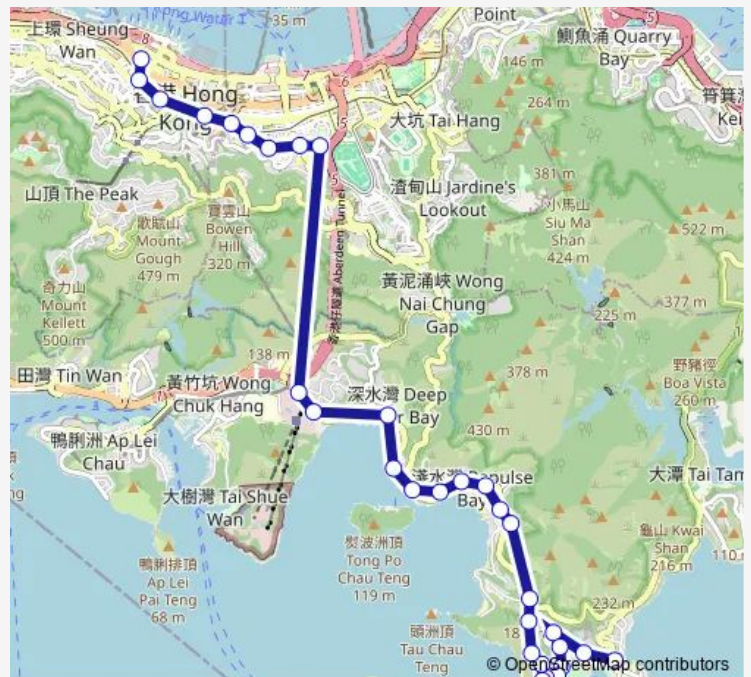

### Route schedule

[Ctb] Stanley Village — [Ctb] Central (Exchange Square)[[Kmb+Ctb] Exchange Square BUS Terminus/<Br>Central (Exchange Square)

|           |             |
|-----------|-------------|
| Monday    | 07:17-18:59 |
| Tuesday   | 07:17-18:59 |
| Wednesday | 07:17-18:59 |
| Thursday  | 07:17-18:59 |
| Friday    | 07:17-18:59 |
| Saturday  | 07:35-18:51 |
| Sunday    | 07:50-19:00 |

### Route info

Direction: [Ctb] Stanley Village

Stops: 32

Trip Duration: 1 hour 5 min

■ 6X — Central (Exchange Square) - Stanley Market

[Ctb] Deep Water Bay, Island Road

[Ctb] Hong Kong Country Club, Wong Chuk Hang Road