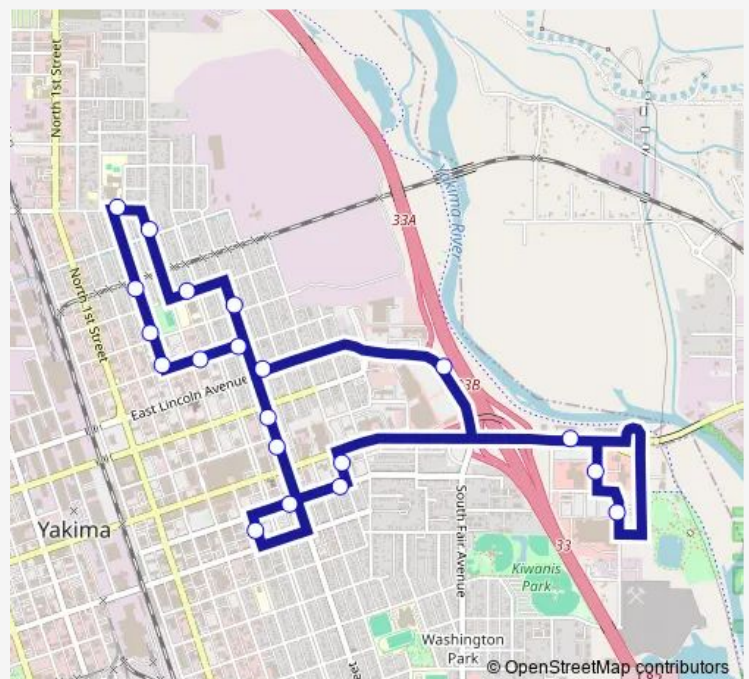

Chestnut / 8TH St

Holiday Inn

17th ST / Yakima A

Walmart

Burger King

Gateway Center

6TH ST / Lincoln

6TH ST / E St

6TH ST / Mik

Suntower

Route schedule

Transit Center — Suntower

Monday —

Tuesday —

Wednesday —

Thursday —

Friday —

Saturday —

Sunday 12:45-15:45

Route info

Direction: Transit Center

Stops: 20

Trip Duration: 0 hour 16 min

6x — Fair Ave. / No. 4th St. (Northbound Sun)

Direction

undefined — undefined

0 stops

[Open route schedule](#)**Route schedule**

undefined — undefined

Monday	—
Tuesday	—
Wednesday	—
Thursday	—
Friday	—
Saturday	—
Sunday	08:45-11:45

Route info

Direction: