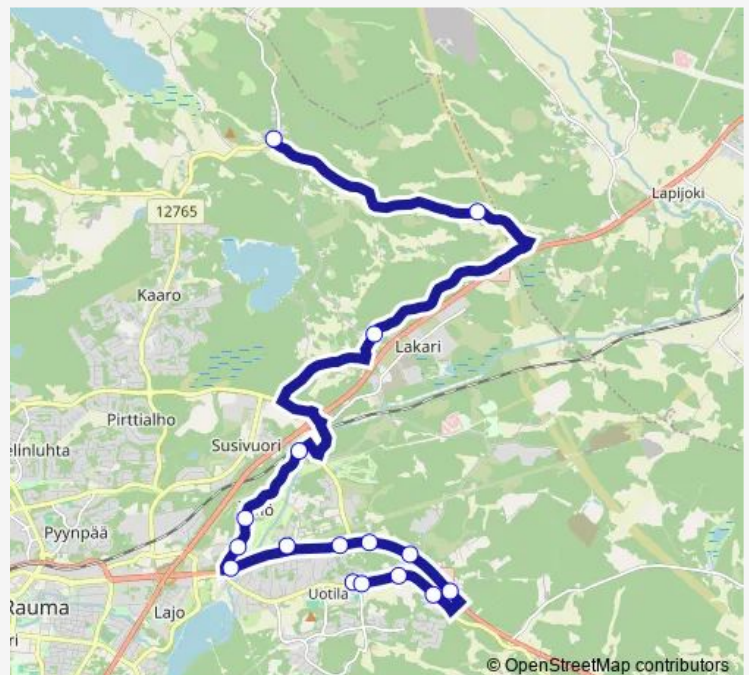

Tuesday 12:20-14:10

Wednesday 12:20-14:10

Thursday 12:20-14:10

Friday 12:20-14:10

Saturday —

Sunday —

Route info

Direction: Uotilanrinne

Stops: 16

Trip Duration: 0 hour 25 min

© OpenStreetMap contributors

6x — Sorkka-Uotila

BusMaps

Direction

Sorkka — Uotilanrinne

15 stops