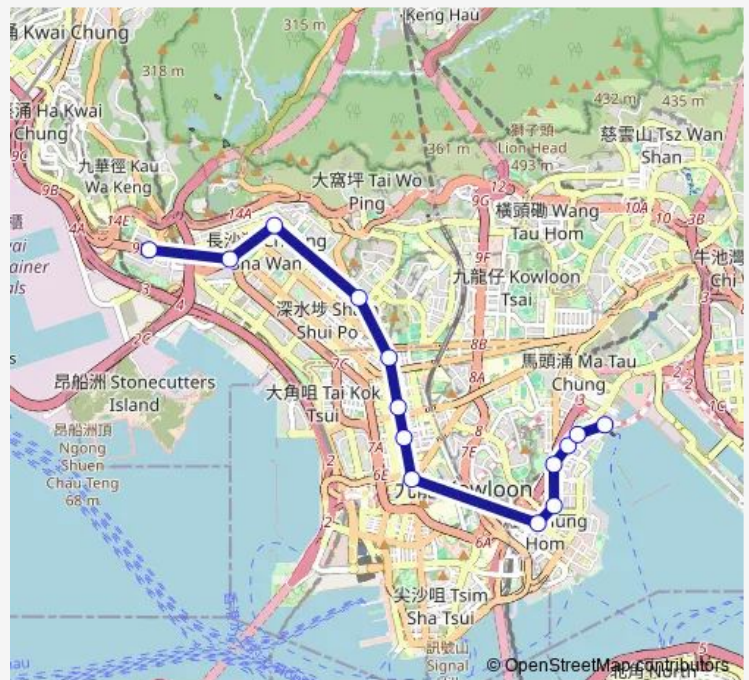

[Kmb] TAI PO Road PEI HO Street

[Ctb] Prince Edward Station, Nathan Road[[Kmb+Ctb] Prince Edward Station/
Prince Edward Station, Nathan Road[[Kmb] Prince Edward Station

[Ctb] Argyle Centre, Nathan Road[[Kmb+Ctb] Mong KOK Station/
Argyle Centre, Nathan Road[[Kmb] Mong KOK Station

[Ctb] SOY Street, Nathan Road[[Kmb] SOY Street Mong Kok

[Ctb] MAN Ming Lane, Nathan Road[[Kmb+Ctb] MAN Ming Lane YAU MA TEI/
Man Ming Lane, Nathan Road[[Kmb] MAN Ming Lane YAU MA Tei

[Ctb] KUN YAM Street, Wuhu Street[[Kmb] KUN YAM Street

[Kmb+Ctb] FAT Kwong Street Hung HOM/
Fat Kwong Street, MA TAU WAI Road[[Kmb] FAT Kwong Street Hung Hom

[Ctb] Shek Tong Street, MA TAU WAI Road[[Kmb+Ctb] Shek Tong Street/
Shek Tong Street, MA TAU WAI Road[[Kmb] Shek Tong Street

[Ctb] CHI Kiang Street, TO KWA WAN Road[[Kmb+Ctb] CHI Kiang Street/
Chi Kiang Street, TO KWA WAN Road[[Kmb] CHI Kiang Street

Route schedule

[Kmb+Ctb] MEI FOO BUS Terminus/
Mei Foo[[Kmb] MEI FOO BUS Terminus — [Kmb+Ctb] Kowloon City Ferry BUS Terminus/
Kowloon City Ferry Pier[[Kmb] Kowloon City Ferry BUS Terminus

Monday	17:25-18:25
Tuesday	17:25-18:25
Wednesday	17:25-18:25
Thursday	17:25-18:25
Friday	17:25-18:25
Saturday	—
Sunday	—

Route info

Direction: [Kmb+Ctb] MEI FOO BUS Terminus/
Mei Foo[[Kmb] MEI FOO BUS Terminus

Stops: 14

Trip Duration: 0 hour 50 min

■ 6x — MEI FOO - Kowloon City Ferry