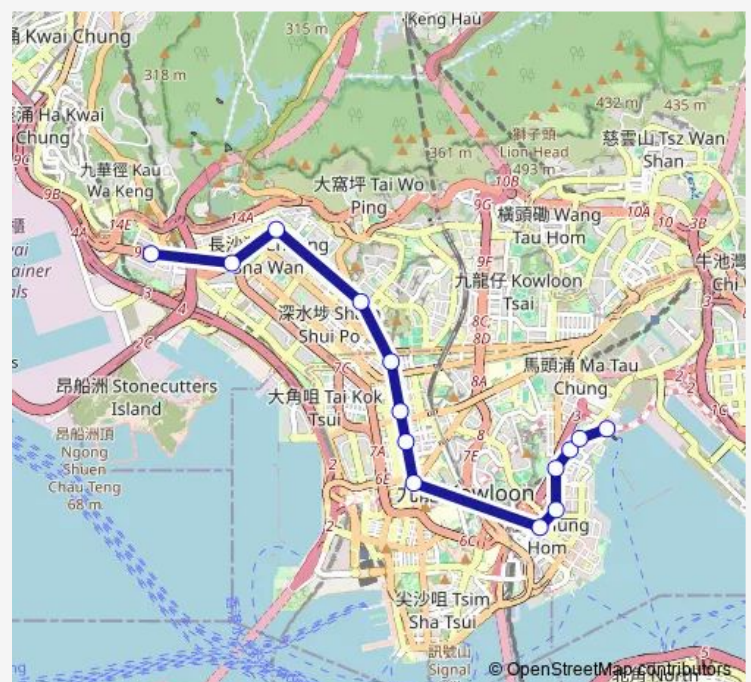

Monday 17:25-18:25

Tuesday 17:25-18:25

Wednesday 17:25-18:25

Thursday 17:25-18:25

Friday 17:25-18:25

Saturday —

Sunday —

Route info

Direction: [Kmb+Ctb] MEI FOO BUS Terminus/
Mei Foo[[Kmb] MEI FOO BUS Terminus

Stops: 14

Trip Duration: 0 hour 50 min

■ 6X — MEI FOO - Kowloon City Ferry

BusMaps

[Kmb+Ctb] LOK Shan Road/
Honour Building, TO
KWA WAN Road[[Kmb] LOK Shan Road