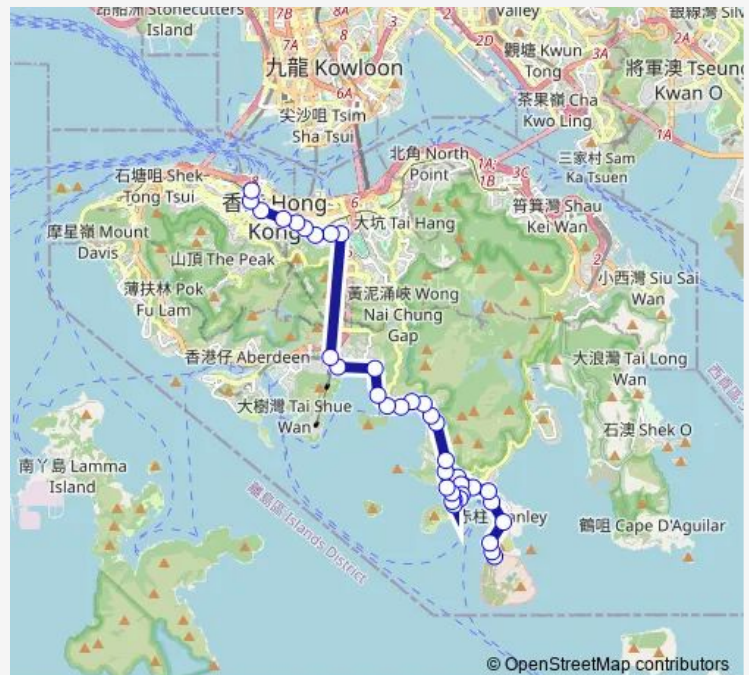

[Ctb] 11 Chung HOM KOK Road, Chung HOM KOK Road

[Ctb] Headland Road, Repulse BAY Road

[Ctb] 102 Repulse BAY Road, Repulse BAY Road

Route schedule

[Ctb] Stanley Fort, Wong MA KOK Road — [Ctb] Central (Exchange Square)[[Kmb+Ctb] Exchange Square BUS Terminus/
Central (Exchange Square)

Monday	17:25-18:30
Tuesday	17:25-18:30
Wednesday	17:25-18:30
Thursday	17:25-18:30
Friday	17:25-18:30
Saturday	17:25-18:30
Sunday	—

Route info

Direction: [Ctb] Stanley Fort, Wong MA KOK Road

Stops: 37

Trip Duration: 1 hour 4 min

■ 6x — Stanley Fort - Central (Exchange Square)

[Ctb] 90 Repulse BAY Road, Repulse BAY Road

[Ctb] Repulse BAY Villas, Repulse BAY Road

[Ctb] Repulse BAY Beach, Repulse BAY Road

[Ctb] Belleview Drive, Repulse BAY Road