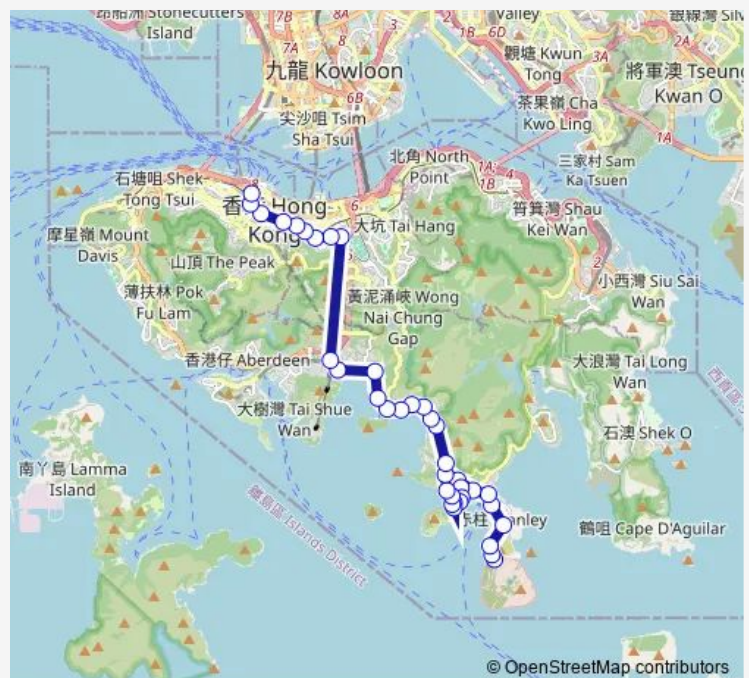

[Ctb] Headland Road, Repulse BAY Road

[Ctb] 102 Repulse BAY Road, Repulse BAY Road

### Route schedule

[Ctb] Stanley Fort, Wong MA KOK Road — [Ctb] Central (Exchange Square)[[Kmb+Ctb] Exchange Square BUS Terminus/ <Br>Central (Exchange Square)

Monday	17:25-18:30
Tuesday	17:25-18:30
Wednesday	17:25-18:30
Thursday	17:25-18:30
Friday	17:25-18:30
Saturday	17:25-18:30
Sunday	—

### Route info

Direction: [Ctb] Stanley Fort, Wong MA KOK Road

Stops: 37

Trip Duration: 1 hour 5 min

■ 6X — Stanley Fort - Central (Exchange Square)

[Ctb] 90 Repulse BAY Road, Repulse BAY Road

[Ctb] Repulse BAY Villa, Repulse BAY Road