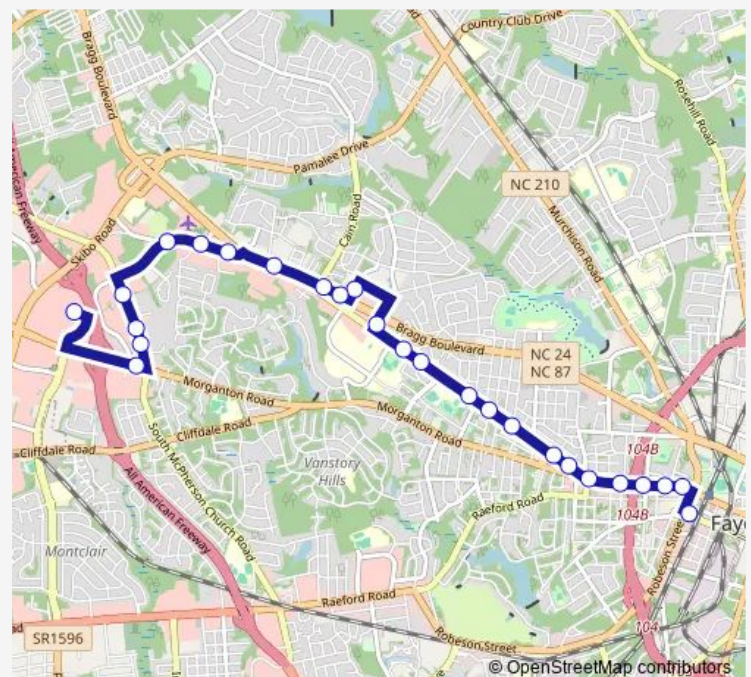

Fort Bragg Rd/Mcpherson Ave

Stamper Rd/Fort Bragg Rd

Eutaw Shopping Center

Bragg Blvd/Elm St

Bragg Blvd/Cain Rd

Bragg Blvd/William Clark Rd

Sycamore Dairy Rd/Bragg Blvd

Sycamore Dairy Rd/Bargain St

4028 Ledgend Ave Sycamore Dairy/Ledgend Ave

Route schedule

505 Franklin St — Cross Creek Mall

Monday	—
Tuesday	—
Wednesday	—
Thursday	—
Friday	—
Saturday	07:00-18:00
Sunday	—

Route info

Direction: 505 Franklin St

Stops: 26

Trip Duration: 0 hour 30 min

N Mcpherson Church Rd/Sycamore Dairy R

N Mcpherson Church Rd/Vancouver Dr

N Mcpherson Church Rd/Vancouver Dr

Westwood Shopping Center

Cross Creek Mall

Direction

Cross Creek Mall — 505 Franklin St

24 stops

[Open route schedule](#)

Cross Creek Mall

Westwood Shopping Center

N Mcpherson Church Rd/Vancouver Dr

N Mcpherson Church Rd/Vancouver Dr

N Mcpherson Church Rd/Sycamore Dairy Rd