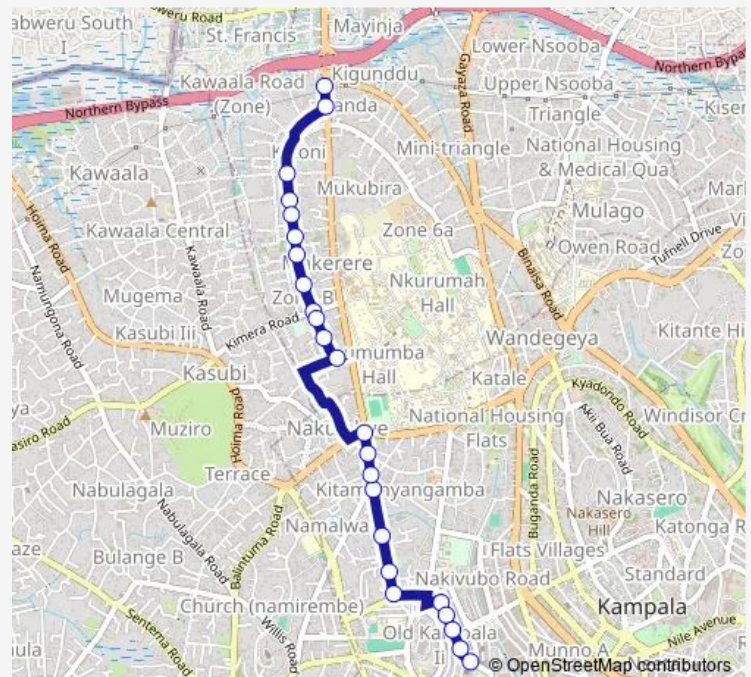

Petro Fuel Station (Martin Rd)

### Route schedule

Total Petro Station - Bwaise — Aga Khan Mosque

Monday 06:30-19:00

Tuesday 06:30-19:00

Wednesday 06:30-19:00

Thursday 06:30-19:00

Friday 06:30-19:00

Saturday 06:30-19:00

### Route info

Direction: Total Petro Station - Bwaise

Stops: 24

Trip Duration: 0 hour 37 min

KA002 — Bwaise-New Taxi Park

Quality Supermarket

City Oil (Martin Rd)

Aga Khan Mosque