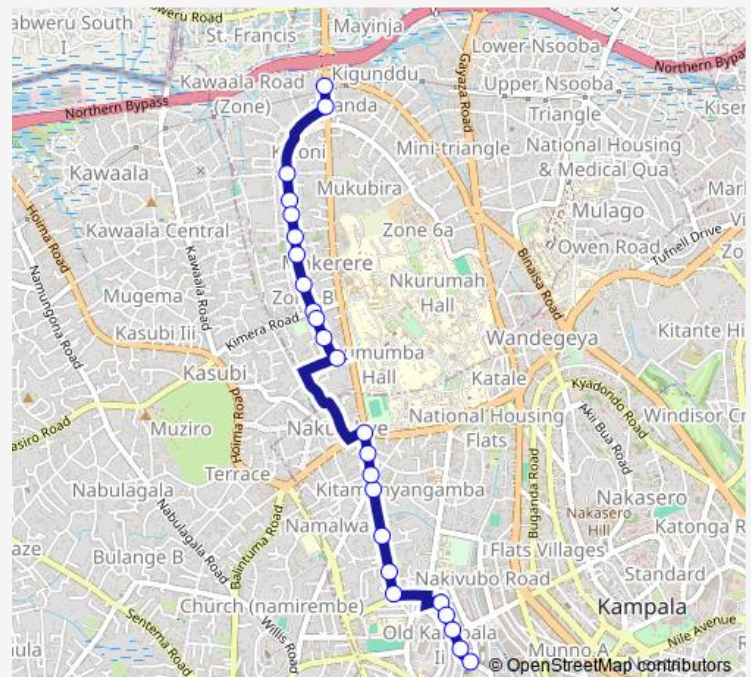

Daily Loaf Bakery

Sema Properties Head Office

Petro Fuel Station (Martin Rd)

Route schedule

Total Petro Station - Bwaise — Aga Khan Mosque

Monday 06:30-19:00

Tuesday 06:30-19:00

Wednesday 06:30-19:00

Thursday 06:30-19:00

Friday 06:30-19:00

Saturday 06:30-19:00

Sunday 06:30-19:00

Route info

Direction: Total Petro Station - Bwaise

Stops: 24

Trip Duration: 0 hour 29 min

■ Ka002 — Bwaise-New Taxi Park

Quality Supermarket

City Oil (Martin Rd)

Aga Khan Mosque

Ka002 Bus time schedules and route maps are available in an offline PDF at busmaps.com. Use the busmaps.com website to see live bus times, train schedule or subway schedule, and step-by-step directions for all public transit in Kampala