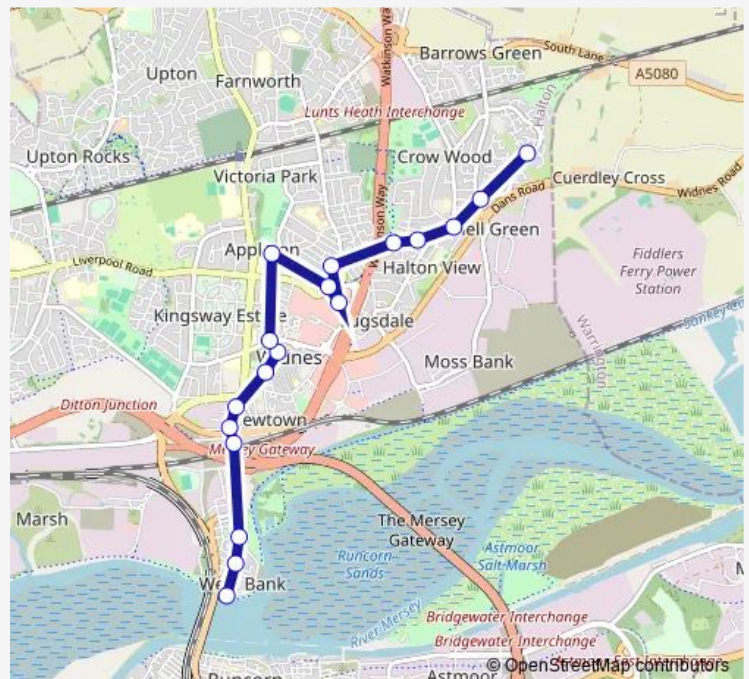

Route schedule

West BANK — Barneston Road

Monday 08:10-13:15

Tuesday 08:10-13:15

Wednesday 08:10-13:15

Thursday 08:10-13:15

Friday 08:10-13:15

Saturday —

Sunday —

Route info

Direction: West BANK

Stops: 18

Trip Duration: 0 hour 25 min

27A — West Bank - Barneston Road

Direction

Barneston Road — West BANK

22 stops

[Open route schedule](#)

Barneston Road

Snowberry Close

Dykin Road

Chorleys Lane

Bancroft Road

Barnes Road

Sunday —

Route info

Direction: Barneston Road

Stops: 22

Trip Duration: 0 hour 28 min

27A Bus time schedules and route maps are available in an offline PDF at busmaps.com. Use the busmaps.com website to see live bus times, train schedule or subway schedule, and step-by-step directions for all public transit in Widnes