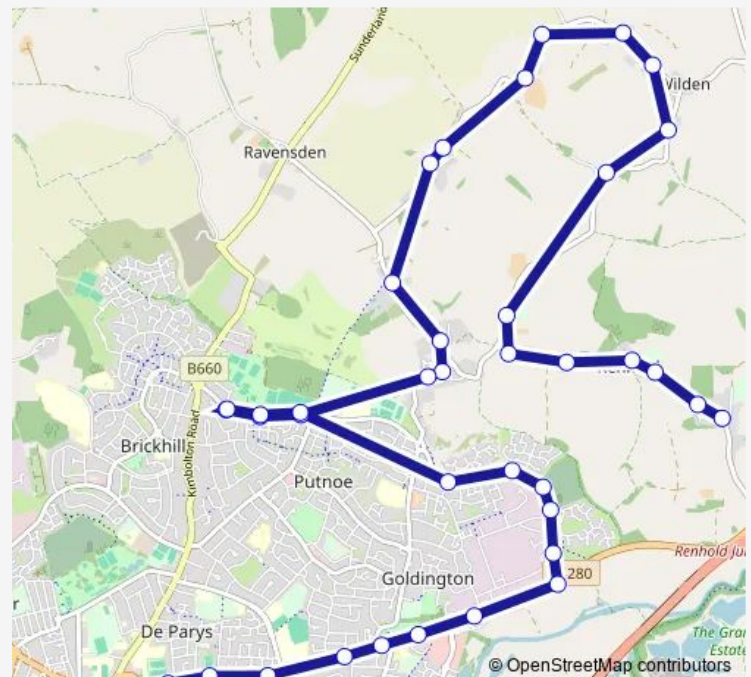

Thursday 07:54-14:59

Friday 07:54-14:59

Saturday —

Sunday —

Route info

Direction: The Green

Stops: 40

Trip Duration: 0 hour 46 min

Hudson Road

Caxton Road

Elms Farm Industrial Estate

Waitrose

The Wayfarer Hotel

Goldington Green

Harvey Road

Dean Street

Fox and Hounds

Goldington Avenue

St Peter's Street

Bus Station

Direction

Bus Station — The Green

27 stops

[Open route schedule](#)

Saturday —

Sunday —

Route info

Direction: Bus Station

Stops: 27

Trip Duration: 0 hour 33 min

Green End

The Green