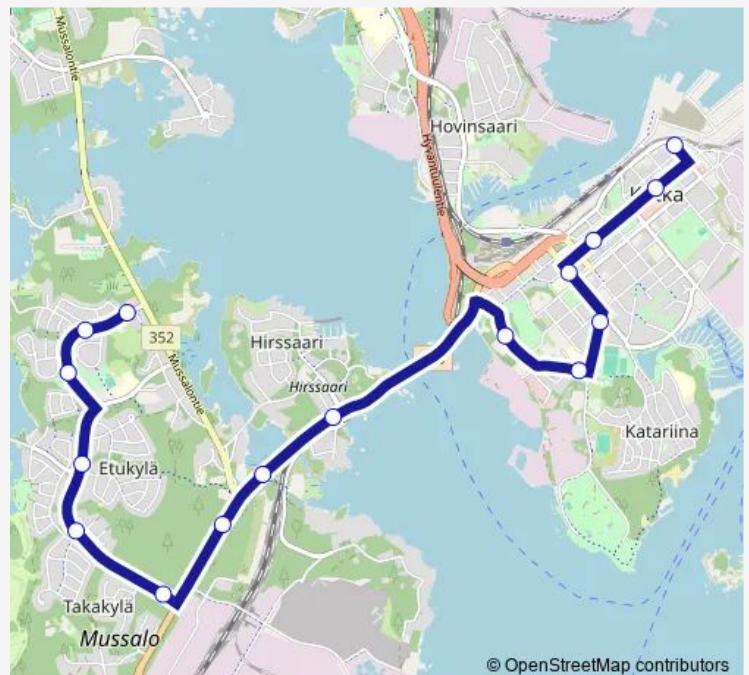

Bus 27A 27A Ruukinkatu-Mussalo

[Go to website](#)

Direction

Kotka Ruukinkatu 13 E — Toistenpolku I

16 stops

[Open route schedule](#)

Kotka Ruukinkatu 13 E

Kauppatori Kirkkokatu

Kirkkokatu 26 Kotkan kirkko Länteen

Keskuskoulu

Puistotie 4 E

Haukkavuoren koulu L

Haukkavuorenkatu 20 P

Hirssaari Merituulentie 155 länteen

Merituulentie 213 L

Merituulentie 259 E

Rajakalliontie/Merituulentie länteen

Lavakalliontie P

Pitkäkalliontie P

Ruukinmaanpolku P

Varsanniementie I

Toistenpolku I

Route schedule

Kotka Ruukinkatu 13 E — Toistenpolku I

Monday 13:44-15:15

Tuesday 13:44-15:15

Wednesday 13:44-15:15

Thursday 13:44-15:15

Friday 13:44-15:15

Saturday —

Sunday —

Route info

Direction: Kotka Ruukinkatu 13 E

Stops: 16

Trip Duration: 0 hour 13 min

© OpenStreetMap contributors

27A — 27A Ruukinkatu-Mussalo

BusMaps