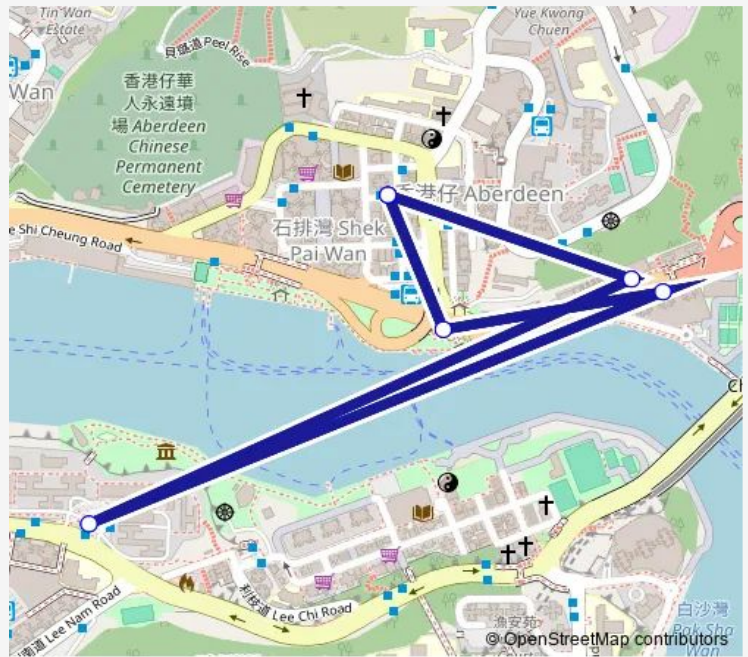

**Bus 27A Aberdeen (SAI ON Street) - AP LEI Chau (Circular)
(Supplementary Service Route)**

[Go to website](#)

Direction
SAI ON STREET, NEAR PORT CENTRE|SAI ON STREET, NEAR PORT CENTRE — SAI ON STREET, NEAR PORT CENTRE|SAI ON STREET, NEAR PORT CENTRE

6 stops

[Open route schedule](#)

- SAI ON STREET, NEAR PORT CENTRE|SAI ON STREET, NEAR PORT CENTRE
- ABERDEEN MAIN ROAD, NEAR KIN FAI BUILDING
- AP LEI CHAU BRIDGE ROAD, NEAR LEI FOOK HOUSE LOW BLOCK, AP LEI CHAU ESTATE
- ABERDEEN PRAYA ROAD, NEAR OCEAN COURT BLOCK 3
- ABERDEEN PRAYA ROAD, NEAR ABERDEEN PROMENADE
- SAI ON STREET, NEAR PORT CENTRE|SAI ON STREET, NEAR PORT CENTRE

Route schedule
SAI ON STREET, NEAR PORT CENTRE|SAI ON STREET, NEAR PORT CENTRE — SAI ON STREET, NEAR PORT CENTRE|SAI ON STREET, NEAR PORT CENTRE

Monday	07:00-17:00
Tuesday	07:00-17:00
Wednesday	07:00-17:00
Thursday	07:00-17:00
Friday	07:00-17:00
Saturday	07:00-17:00
Sunday	07:00-17:00

Route info

Direction: SAI ON STREET, NEAR PORT CENTRE|SAI ON STREET, NEAR PORT CENTRE

Stops: 6

Trip Duration: 0 hour 10 min

27A Bus time schedules and route maps are available in an offline PDF at busmaps.com. Use the busmaps.com website to see live bus times, train schedule or subway schedule, and step-by-step directions for all public transit in Hong Kong