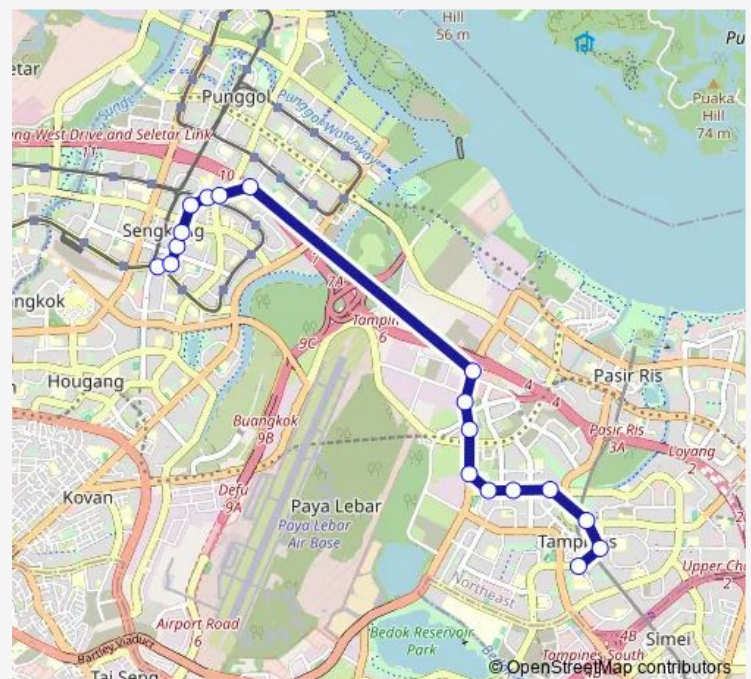

Route schedule

Blk 203b — Opp Century Sq

Monday 06:12

Tuesday 06:12

Wednesday 06:12

Thursday 06:12

Friday 06:12

Saturday —

Sunday —

Route info

Direction: Blk 203b

Stops: 18

Trip Duration: 0 hour 41 min

27a

27a Bus time schedules and route maps are available in an offline PDF at busmaps.com. Use the busmaps.com website to see live bus times, train schedule or subway schedule, and step-by-step directions for all public transit in Singapore