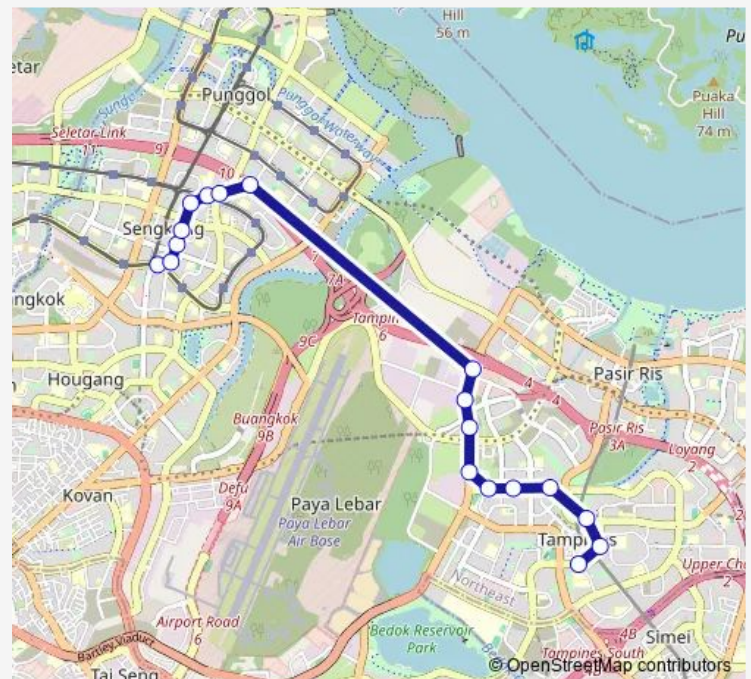

Route schedule

Blk 203b — Opp Century Sq

Monday 06:12

Tuesday 06:12

Wednesday 06:12

Thursday 06:12

Friday 06:12

Saturday —

Sunday —

Route info

Direction: Blk 203b

Stops: 18

Trip Duration: 0 hour 41 min

■ 27A

27A Bus time schedules and route maps are available in an offline PDF at busmaps.com. Use the busmaps.com website to see live bus times, train schedule or subway schedule, and step-by-step directions for all public transit in Singapore