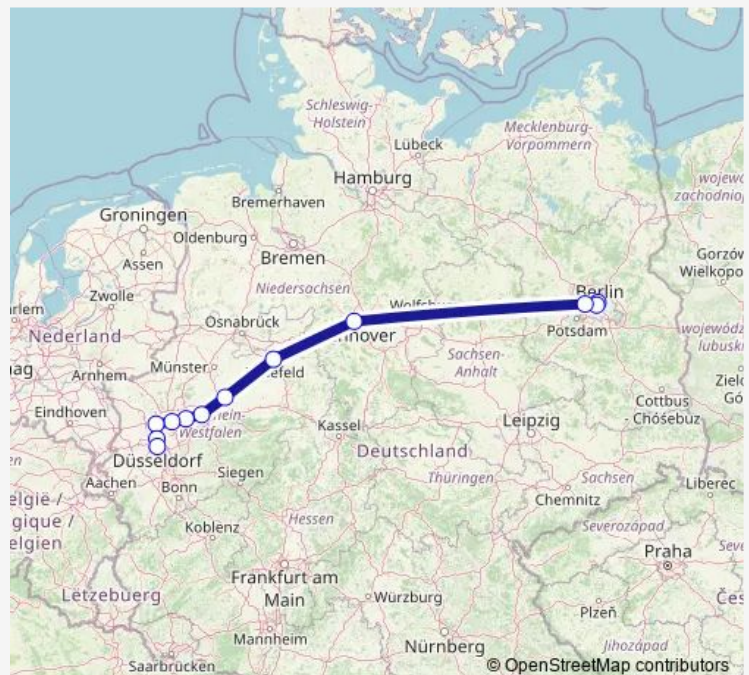

Rail ICE 546

[Go to website](#)

Direction

undefined — undefined

0 stops

[Open route schedule](#)

Route schedule

undefined — undefined

Monday 14:21

Tuesday 14:21

Wednesday 14:35

Thursday 14:35

Friday —

Saturday —

Sunday —

Route info

Direction:

Stops: 0

Trip Duration: — min

ICE 546

ICE 546 Rail time schedules and route maps are available in an offline PDF at busmaps.com. Use the busmaps.com website to see live bus times, train schedule or subway schedule, and step-by-step directions for all public transit in Berlin