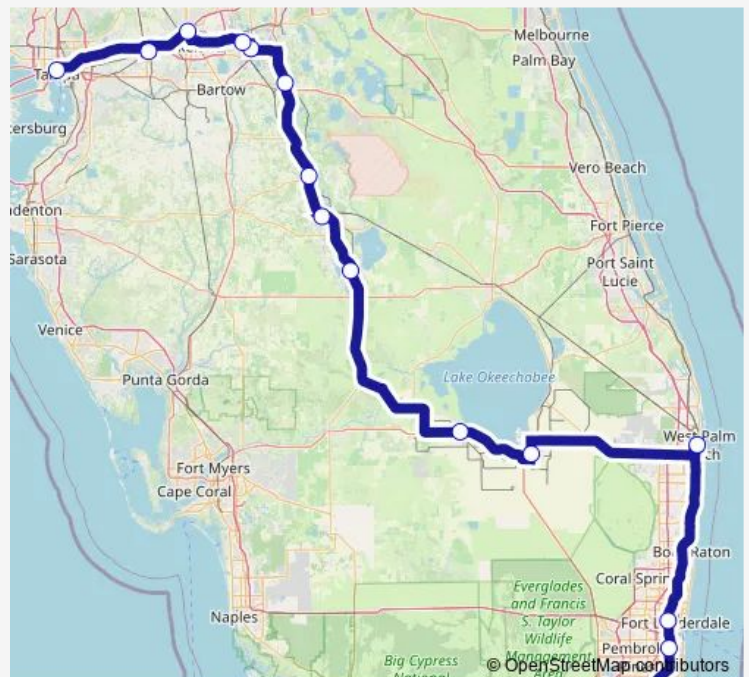

### Route schedule

Miami Intermodal Center — Tampa Bus Station

Monday 11:40-12:40

Tuesday 11:40-12:40

Wednesday 11:40-12:40

Thursday 11:40-12:40

Friday 11:40-12:40

Saturday 11:40-12:40

### Route info

Direction: Miami Intermodal Center

Stops: 15

Trip Duration: 8 hour 15 min