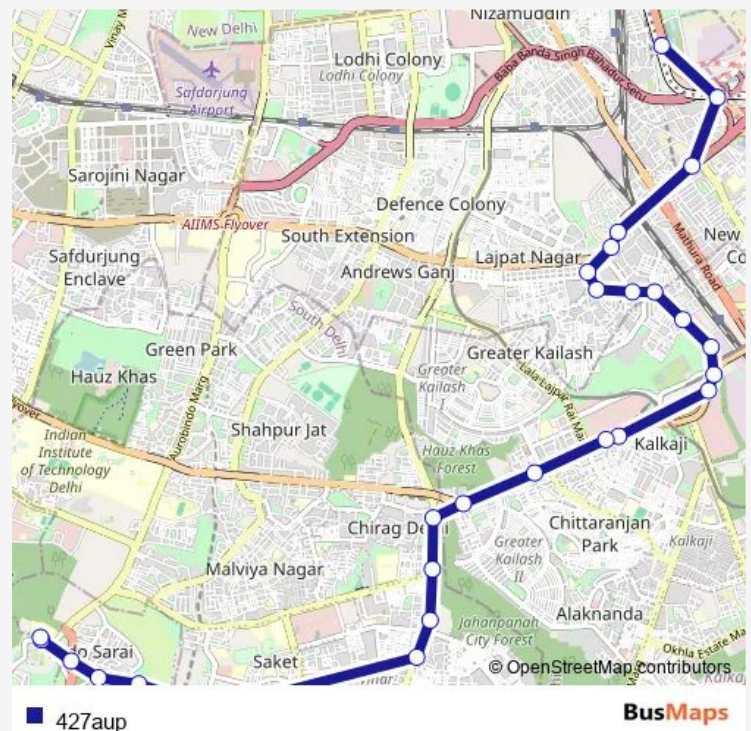

Bus 427aup

[Go to website](#)

Direction

Sarai Kale Khan Isbt — Mehrauli

28 stops

[Open route schedule](#)

Sarai Kale Khan Isbt

Bala Sahib Gurudwara

Sheikh Sarai Phase Ii

Pushpa Bhawan

Madangir DDA Flats

Route schedule

Sarai Kale Khan Isbt — Mehrauli

Monday 05:00-21:43

Tuesday 05:00-21:43

Wednesday 05:00-21:43

Thursday 05:00-21:43

Friday 05:00-21:43

Saturday 05:00-21:43

Sunday 05:00-21:43

Route info

Direction: Sarai Kale Khan Isbt

Stops: 28

Trip Duration: 1 hour 1 min

Maidan Garhi Crossing (SDM Court)

Said ul zeb village

Dhaura Peer

Dhaura Peer / Lado Sarai

Lado Sarai Crossing (Aurobindo Marg)

Qutub Minar

Mehrauli

427aup Bus time schedules and route maps are available in an offline PDF at busmaps.com. Use the busmaps.com website to see live bus times, train schedule or subway schedule, and step-by-step directions for all public transit in Defence Colony