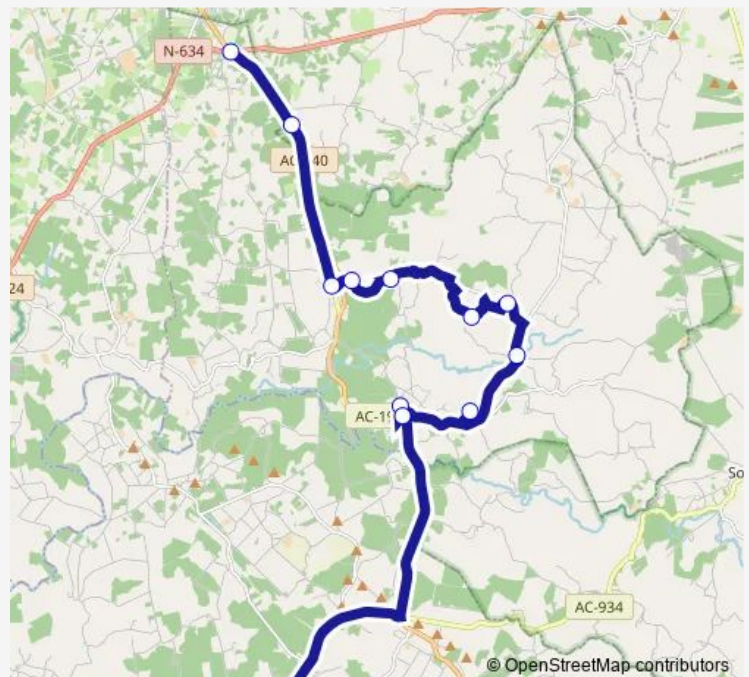

## Route schedule

Cruce de Sesmonde — Boimorto

Monday 08:55

Tuesday 08:55

Wednesday 08:55

Thursday —

Friday 08:55

Saturday —

## Route info

Direction: Cruce de Sesmonde

Stops: 12

Trip Duration: 0 hour 37 min

■ XG846030 — Boimorto-Cruce de Sesmonde

**Direction**

Boimorto — Cruce de Sesmonde

12 stops