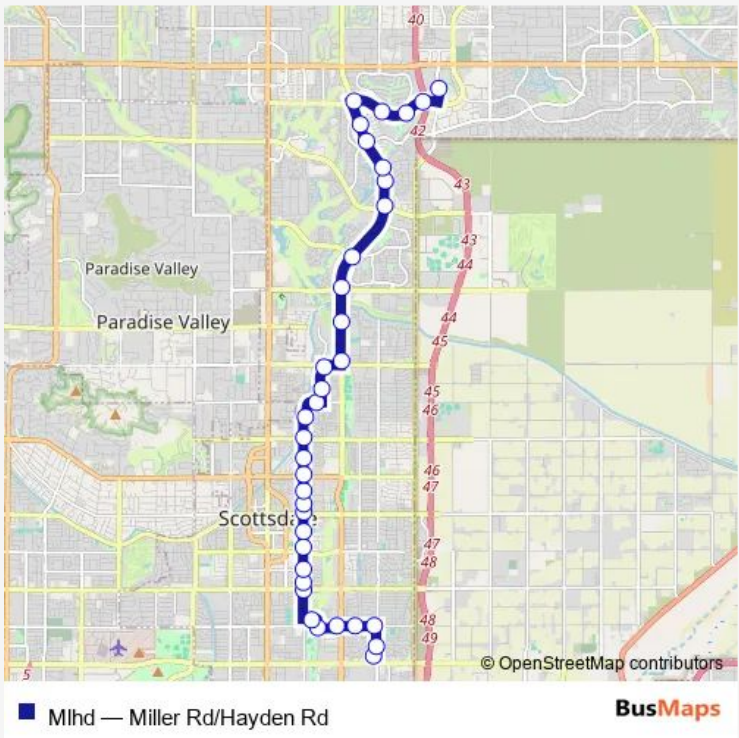

Bus MIhd Miller Rd/Hayden Rd

[Go to website](#)

Direction
 Granite Reef Senior Center — Mustang Tc
 36 stops
[Open route schedule](#)

- Granite Reef Senior Center
- Granite Reef Rd & Hubbell
- Oak St & Granite Reef Rd
- Oak St & 81st Wy
- Oak St & Hayden Rd
- Oak St & 77th St
- Eldorado Park
- Miller Rd & Thomas Rd
- Miller Rd & Catalina
- Miller Rd & Earll Dr
- Miller Rd & Osborn Rd
- Miller Rd & 2nd St
- Miller Rd & Indian School Rd
- Miller Rd & 4203 North
- Miller Rd & Montecito Av
- Miller Rd & Camelback Rd
- Miller Rd & Coolidge St
- Miller Rd & Chaparral Rd
- Miller Rd & Vista Dr
- Jackrabbit Rd & 78th St
- 78th St & San Miguel Av

Route schedule
 Granite Reef Senior Center — Mustang Tc

Monday	05:58-19:37
Tuesday	05:58-19:37
Wednesday	05:58-19:37
Thursday	05:58-19:37
Friday	05:58-19:37
Saturday	—
Sunday	—

Route info
 Direction: Granite Reef Senior Center
 Stops: 36
 Trip Duration: 0 hour 34 min

78th St & Mcdonald Dr

Hayden Rd & Mcdonald Dr

Hayden Rd & Lincoln Dr

Hayden Rd & Indian Bend Rd

Hayden Rd & McCormick Pkwy

Hayden Rd & Via de Ventura

Hayden Rd & San Daniel Dr

Hayden Rd & San Lorenzo Dr

Stops: 42

Trip Duration: 0 hour 35 min

Miller Rd & 4436 North

Miller Rd & Montecito Av

Miller Rd & 4300 North

Miller Rd & Indian School Rd

Miller Rd & 2nd St

Miller Rd & Osborn Rd