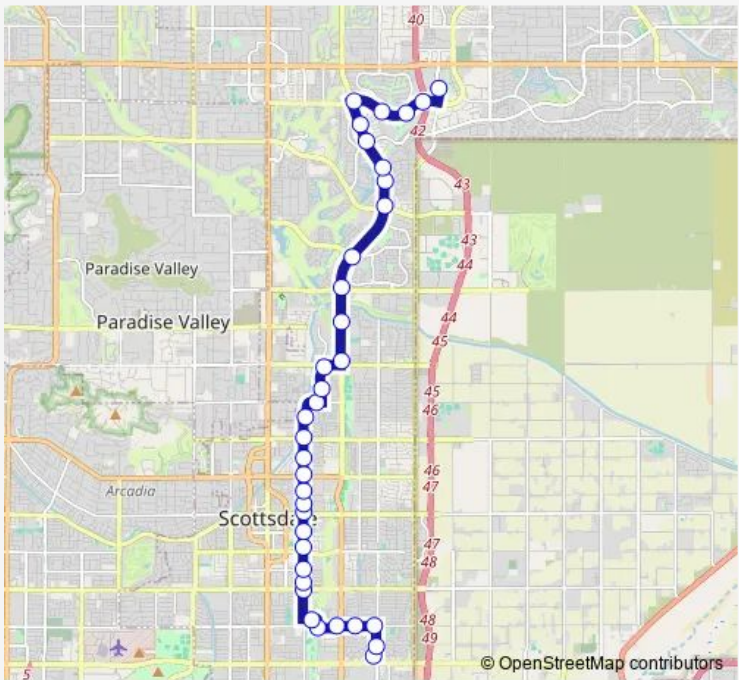

Bus MLHD Miller Rd/Hayden Rd

[Go to website](#)

Direction
 Granite Reef Senior Center — Mustang Tc
 36 stops
[Open route schedule](#)

- Granite Reef Senior Center
- Granite Reef Rd & Hubbell
- Oak St & Granite Reef Rd
- Oak St & 81st Wy
- Oak St & Hayden Rd
- Oak St & 77th St
- Eldorado Park
- Miller Rd & Thomas Rd
- Miller Rd & Catalina
- Miller Rd & Earll Dr
- Miller Rd & Osborn Rd
- Miller Rd & 2nd St
- Miller Rd & Indian School Rd
- Miller Rd & 4203 North
- Miller Rd & Montecito Av
- Miller Rd & Camelback Rd
- Miller Rd & Coolidge St
- Miller Rd & Chaparral Rd
- Miller Rd & Vista Dr
- Jackrabbit Rd & 78th St
- 78th St & San Miguel Av

Route schedule
 Granite Reef Senior Center — Mustang Tc

Monday	05:58-19:37
Tuesday	05:58-19:37
Wednesday	05:58-19:37
Thursday	05:58-19:37
Friday	05:58-19:37
Saturday	—
Sunday	—

Route info
 Direction: Granite Reef Senior Center
 Stops: 36
 Trip Duration: 0 hour 34 min

■ MLHD — Miller Rd/Hayden Rd **BusMaps**

78th St & Mcdonald Dr

Hayden Rd & Mcdonald Dr

Hayden Rd & Lincoln Dr

Hayden Rd & Indian Bend Rd

Hayden Rd & McCormick Pkwy

Hayden Rd & Via de Ventura

Hayden Rd & San Daniel Dr

Stops: 42

Trip Duration: 0 hour 35 min

Miller Rd & 4436 North

Miller Rd & Montecito Av

Miller Rd & 4300 North

Miller Rd & Indian School Rd

Miller Rd & 2nd St

Miller Rd & Osborn Rd