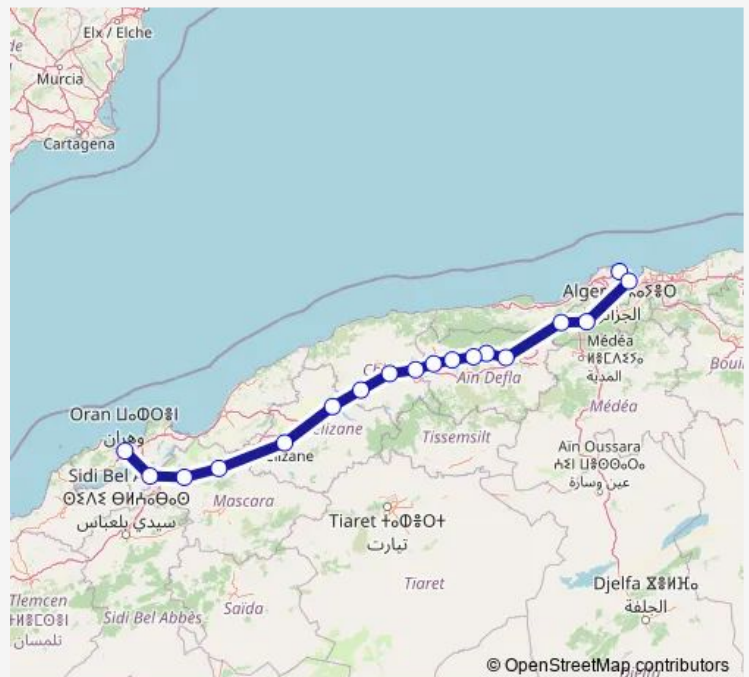

Direction

Oran — Agha

18 stops

[Open route schedule](#)

- Oran
- Oued Tlelat
- Sig
- Mohammadia
- Relizane
- Oued Rhiou
- Boukadir
- Chlef
- Oued Fodda
- El Attaf
- Rouina
- Ain Defla
- Arib
- Khemis Miliana
- El Affroun
- Blida
- El Harrach
- Agha

Route schedule

Oran — Agha

Monday	06:10-17:00
Tuesday	06:10-17:00
Wednesday	06:10-17:00
Thursday	06:10-17:00
Friday	06:10-17:00
Saturday	06:10-17:00
Sunday	06:10-17:00

Route info

Direction: Oran

Stops: 18

Trip Duration: 5 hour 24 min

Direction

Agha — Oran

18 stops

[Open route schedule](#)

Agha

El Harrach

Blida

El Affroun

Direction: Agha

Stops: 18

Trip Duration: 5 hour 15 min

Agha - Oran Rail time schedules and route maps are available in an offline PDF at [busmaps.com](#). Use the [busmaps.com](#) website to see live bus times, train schedule or subway schedule, and step-by-step directions for all public transit in Ain Defla