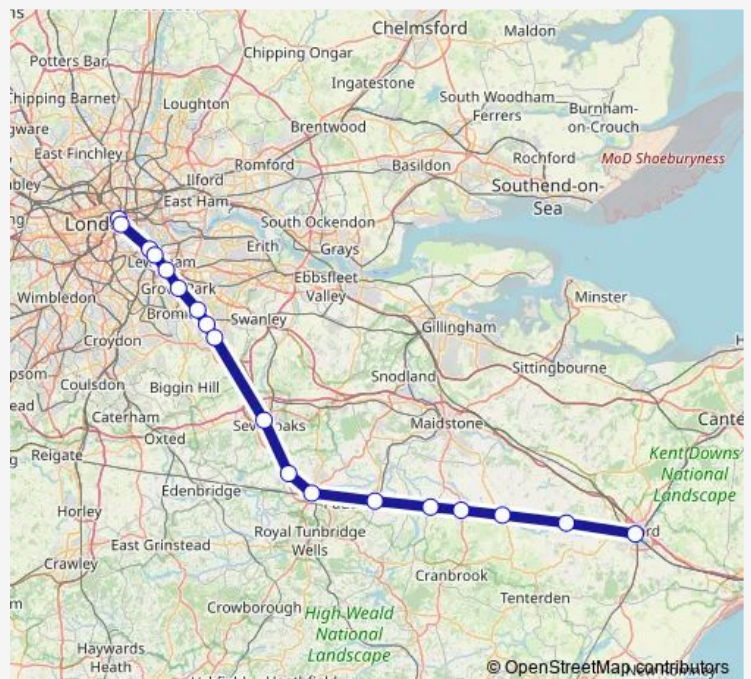

Rail Se:Cst->Afk SE train service from CST to Afk

[Go to website](#)

Direction

London Cannon Street — Ashford International

18 stops

[Open route schedule](#)

London Cannon Street

London Bridge

Hildenborough

Tonbridge

Paddock Wood

Marden

Staplehurst

Headcorn

Pluckley

Ashford International

Route schedule

London Cannon Street — Ashford International

Monday 18:30

Tuesday 18:30

Wednesday 18:30

Thursday 18:30

Friday 18:30

Saturday —

Sunday —

Route info

Direction: London Cannon Street

Stops: 18

Trip Duration: 1 hour 25 min

Se:Cst->Afk — SE train service from CST to Afk

Se:Cst->Afk Rail time schedules and route maps are available in an offline PDF at busmaps.com. Use the busmaps.com website to see live bus times, train schedule or subway schedule, and step-by-step directions for all public transit in London