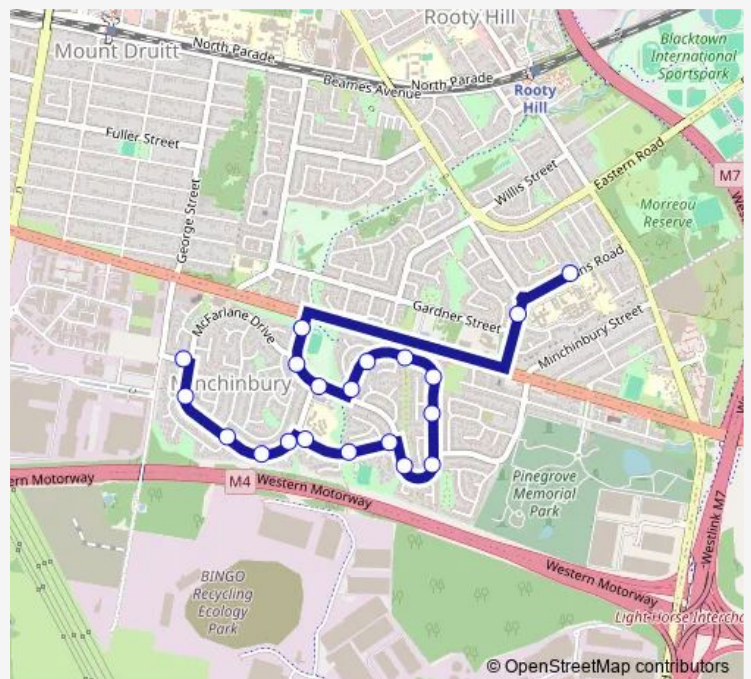

Direction

Robinson St At Mcfarlane Dr — St Agnes HS (Opposite Sch)

20 stops

[Open route schedule](#)

- Robinson St At Mcfarlane Dr
- Mcfarlane Dr Opp Cobbler Cres
- Mcfarlane Dr After Alicante St
- Mcfarlane Dr Opp Bergin Pl
- Mcfarlane Dr Opp Barossa Dr
- Barossa Dr After Mcfarlane Dr
- Barossa Dr Opp Berruex Reserve
- Barossa Dr After Hermitage Pl
- Minchin Dr Opp Barossa Dr
- Minchin Dr Opp Fleurs St
- Minchin Dr Before Bernier St
- Minchin Dr Opp Gamay Pl
- Minchin Dr Before Vintage Pl
- Minchin Dr Opp Shiraz Pl
- Minchin Dr Opp Bouchet Cres
- Minchinbury Shopping Centre, Minchin Dr
- Minchin Dr Opp Minchinbury Oval
- Minchin Dr Before Great Western Hwy
- Beaconsfield Rd Opp Assunta St
- St Agnes HS (Opposite Sch)

Route schedule

Robinson St At Mcfarlane Dr — St Agnes HS (Opposite Sch)

Monday	07:37
Tuesday	07:37
Wednesday	07:37
Thursday	07:37
Friday	07:37
Saturday	—
Sunday	—

Route info

Direction: Robinson St At Mcfarlane Dr

Stops: 20

Trip Duration: 0 hour 18 min

6008 — Robinson St at Mcfarlane Dr to Stagnes Hs

6008 School Bus time schedules and route maps are available in an offline PDF at busmaps.com. Use the busmaps.com website to see live bus times, train schedule or subway schedule, and step-by-step directions for all public transit in Parramatta