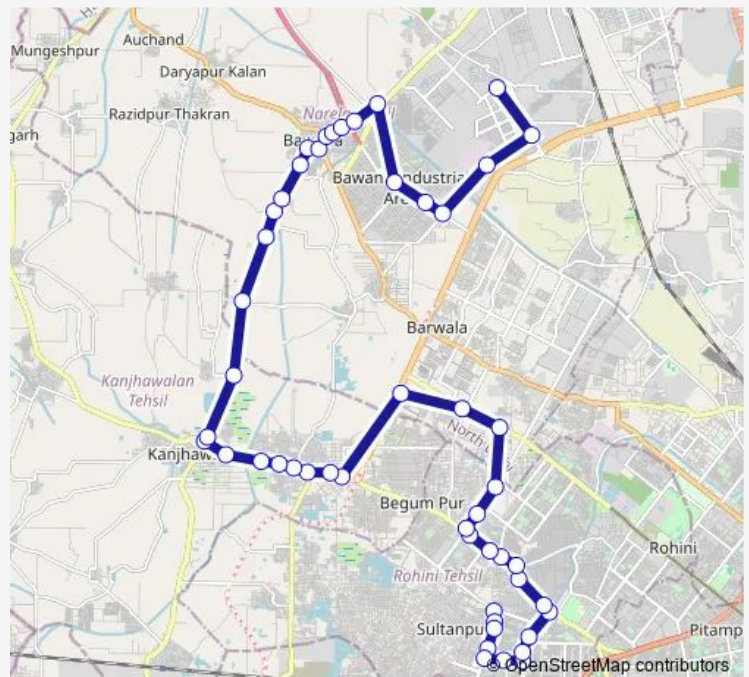

### Route schedule

Sultanpuri Terminal — Bawana Sec 5 Cluster Depot

Monday 00:05-23:55

Tuesday 00:05-23:55

Wednesday 00:05-23:55

Thursday 00:05-23:55

Friday 00:05-23:55

Saturday 00:05-23:55

### Route info

Direction: Sultanpuri Terminal

Stops: 50

Trip Duration: 2 hour 11 min

■ 992stdwn

BusMaps

Rohini Sec 37 ebus Depot

Karala School