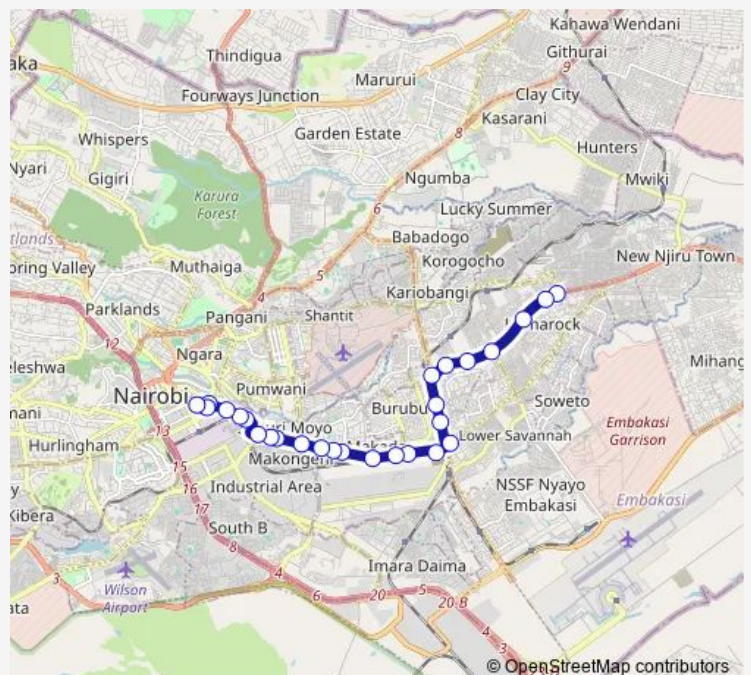

Route schedule

Saika — Tusker/Ronald Ngala

Monday	06:00
Tuesday	06:00
Wednesday	06:00
Thursday	06:00
Friday	06:00
Saturday	06:00
Sunday	06:00

Route info

Direction: Saika

Stops: 27

Trip Duration: 0 hour 36 min

39SK — Ronald Ngala-Jogoo Road-Kangundo Road-Saika-Kayole Junction

Nacico

Ladhies

Country Bus

Salvation Army/Tusker

Otc

Tusker/Ronald Ngala

Direction

Mama Lucy Hospital

Kwa Maji

Nairobi Bottlers

Supa Loaf

Route schedule

Tusker/Ronald Ngala — Saika

Monday 06:00

Tuesday 06:00

Wednesday 06:00

Thursday 06:00

Friday 06:00

Saturday 06:00

Sunday 06:00

Route info

Direction: Tusker/Ronald Ngala

Stops: 29