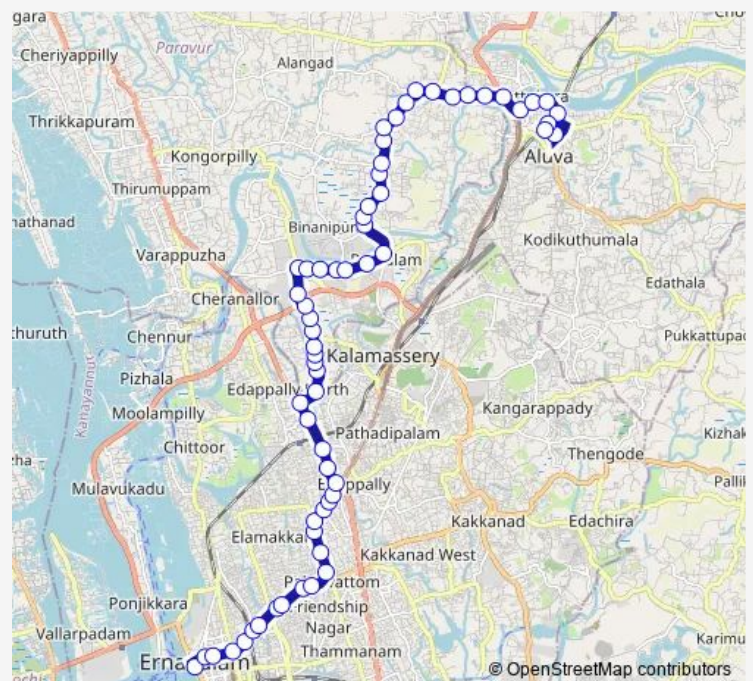

### Route schedule

Aluva Ksrtc Stand — High Court Junction

Monday 06:00

Tuesday 06:00

Wednesday 06:00

Thursday 06:00

Friday 06:00

Saturday 06:00

### Route info

Direction: Aluva Ksrtc Stand

Stops: 66

Trip Duration: 1 hour 14 min

High Court ↔ Aluva (via Eloor)

Muthukaadu

Manakkapady

Idukki Junction