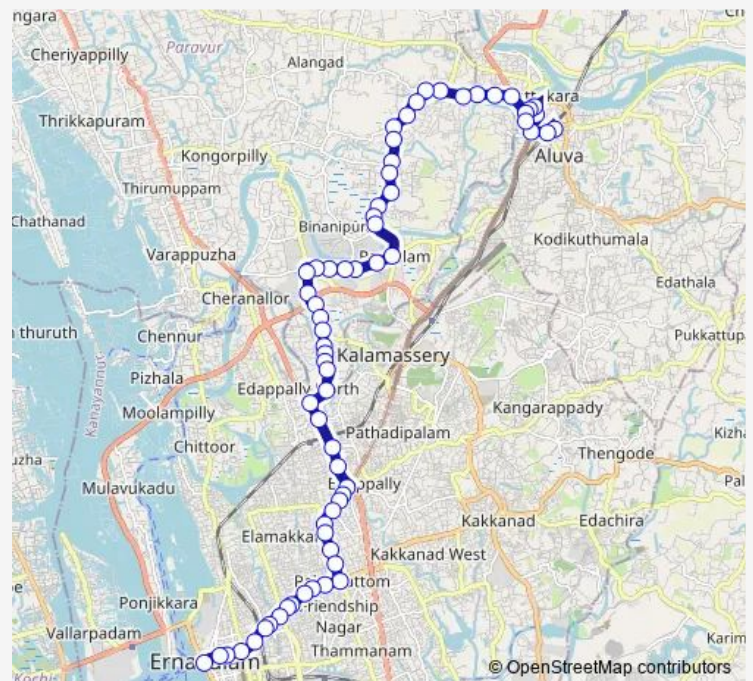

Thursday 06:00

Friday 06:00

Saturday 06:00

Sunday 06:00

Route info

Direction: High Court Junction

Stops: 62

Trip Duration: 1 hour 14 min

Route info

Direction: Aluva Ksrtc Stand

Stops: 66

Trip Duration: 1 hour 14 min

ESI Dispensary

Society

Fact Market

Tcc