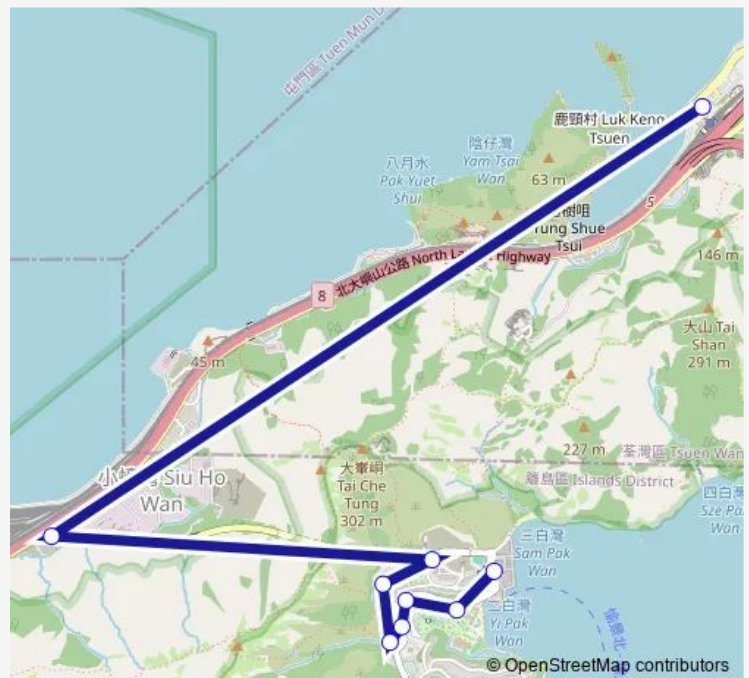

[Db] Discovery BAY Road Outside Joyful Mansion

[Db] Discovery BAY Road Opposite NEO Horizon

[Db] Discovery BAY Road Opposite Greenland Court

[Db] Discovery BAY Road Opposite Greenfield Court

[Db] Siena Avenue Opposite Block 2 OF Siena One

[Db] Siena Avenue Opposite Block 18 OF Siena One

[Db] Siena Avenue Opposite Club Siena

[Db] Outside Discovery BAY North Plaza|[Db] Siena Avenue Outside Discovery BAY North Plaza

Route schedule

[Ctb] Sunny BAY Station|[Db] Sunny BAY Public Transport Interchange — [Db] Outside Discovery BAY North Plaza|[Db] Siena Avenue Outside Discovery BAY North Plaza

Monday	08:00-21:30
Tuesday	08:00-21:30
Wednesday	08:00-21:30
Thursday	08:00-21:30
Friday	08:00-21:30
Saturday	08:35-22:35
Sunday	08:35-22:35

Route info

Direction: [Ctb] Sunny BAY Station|[Db] Sunny BAY Public Transport Interchange

Stops: 10

Trip Duration: 0 hour 21 min

Direction

[Db] Outside Discovery BAY North Plaza[[Db] Siena Avenue Outside Discovery BAY North Plaza — [Ctb] Sunny BAY Station[[Db] Sunny BAY Public Transport Interchange