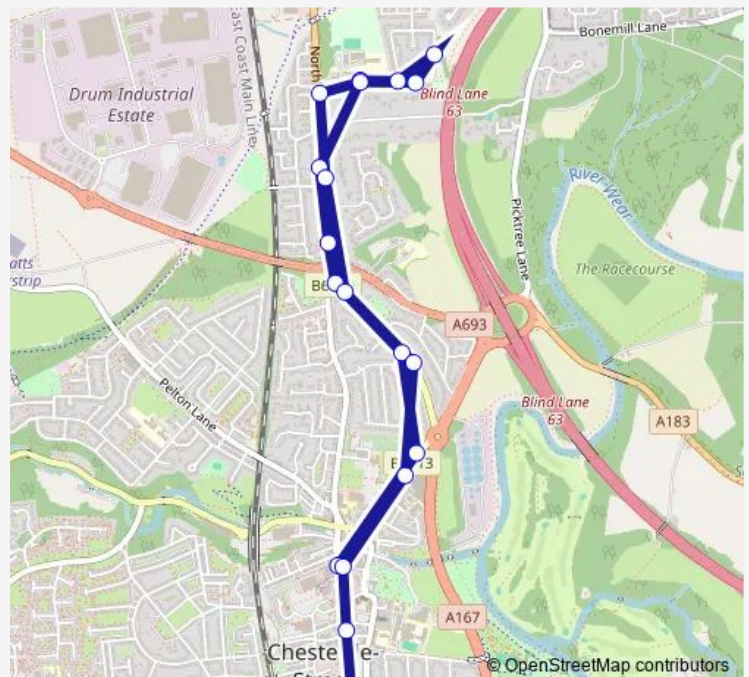

Park Road North - Broadway

Park Road - Newcastle Road

Northlands roundabout

Lambton Worm Ph

Lombard Drive - West

Leander Avenue

Merlin Drive

Lombard Drive - East

Black Horse

Route schedule

Front Street — Black Horse

Monday 10:30-14:30

Tuesday 10:30-14:30

Wednesday 10:30-14:30

Thursday 10:30-14:30

Friday 10:30-14:30

Saturday 10:30-14:30

Sunday —

Route info

Direction: Front Street

Stops: 19

Trip Duration: 0 hour 17 min

702D

702D Bus time schedules and route maps are available in an offline PDF at busmaps.com. Use the busmaps.com website to see live bus times, train schedule or subway schedule, and step-by-step directions for all public transit in Pelton