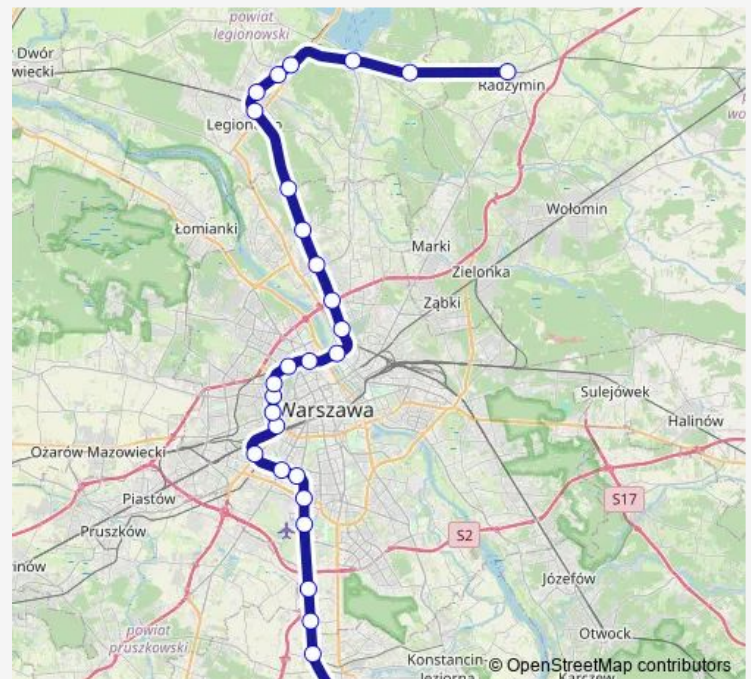

Saturday —

Sunday —

Route info

Direction: Piaseczno

Stops: 28

Trip Duration: 1 hour 24 min

Legionowo

Legionowo Piaski

Michałów-Reginów

Wieliszew

Nieporęt

Dąbkowizna

Radzymin

Direction

Radzymin — Piaseczno

28 stops