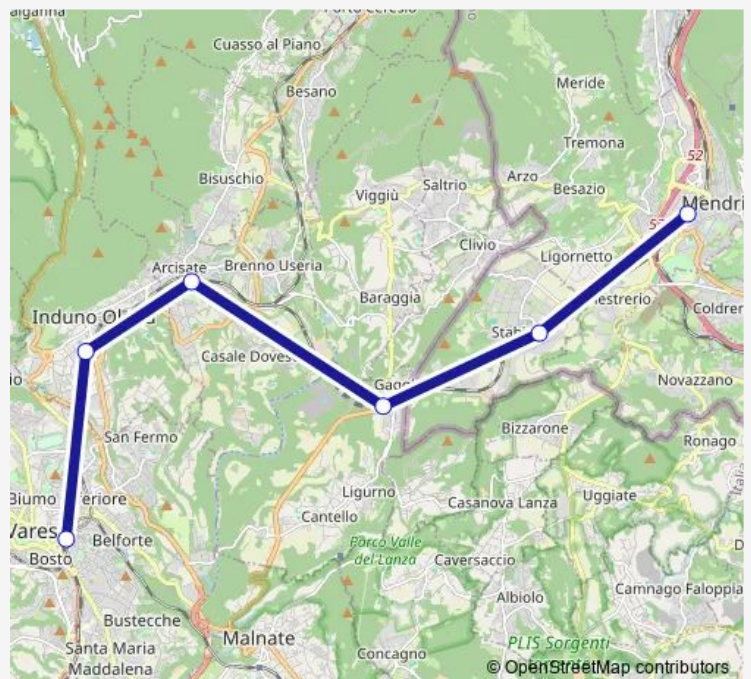

Stabio

Mendrisio

Route schedule

Varese — Mendrisio

Monday —

Tuesday —

Wednesday 08:36-14:36

Thursday 08:36-14:36

Friday 11:36

Saturday —

Sunday —

Route info

Direction: Varese

Stops: 6

Trip Duration: 0 hour 21 min

Direction

Mendrisio — Varese

6 stops

[Open route schedule](#)

Mendrisio

Stabio

Cantello Gaggiolo

Arcisate

Induno Olona

Saturday —

Sunday —

Route info

Direction: Mendrisio

Stops: 6

Trip Duration: 0 hour 21 min

Direction

Varese — Mendrisio