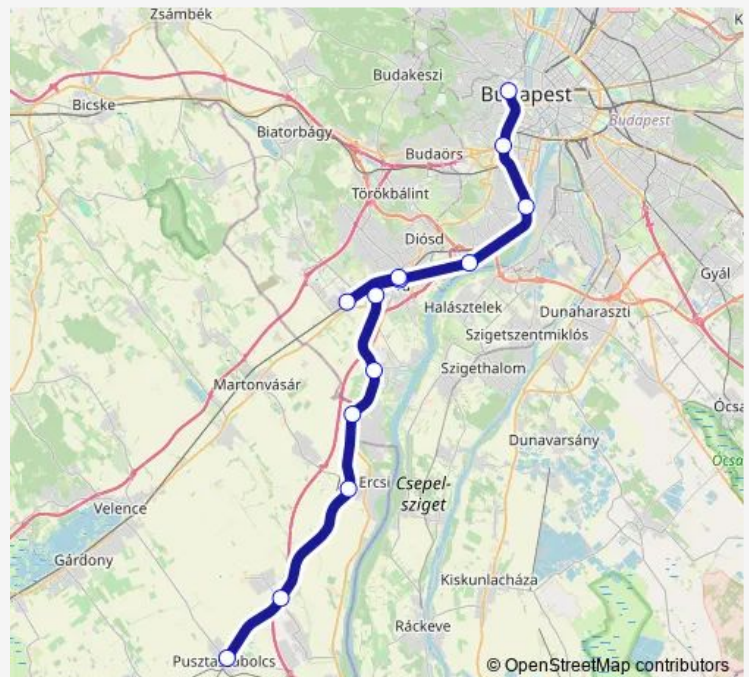

Direction

Budapest-Déli — Pusztaszabolcs

12 stops

[Open route schedule](#)

Budapest-Déli

Kelenföld

Budafok

Érd alsó

Route schedule

Budapest-Déli — Pusztaszabolcs

Monday	17:15
Tuesday	17:15
Wednesday	17:15
Thursday	17:15
Friday	17:15
Saturday	17:15
Sunday	—

Route info

Direction: Budapest-Déli

Stops: 12

Trip Duration: 1 hour 29 min

Direction

Budapest-Déli — Pusztaszabolcs

13 stops

[Open route schedule](#)

Budapest-Déli

Kelenföld

Budafok

Kastélypark