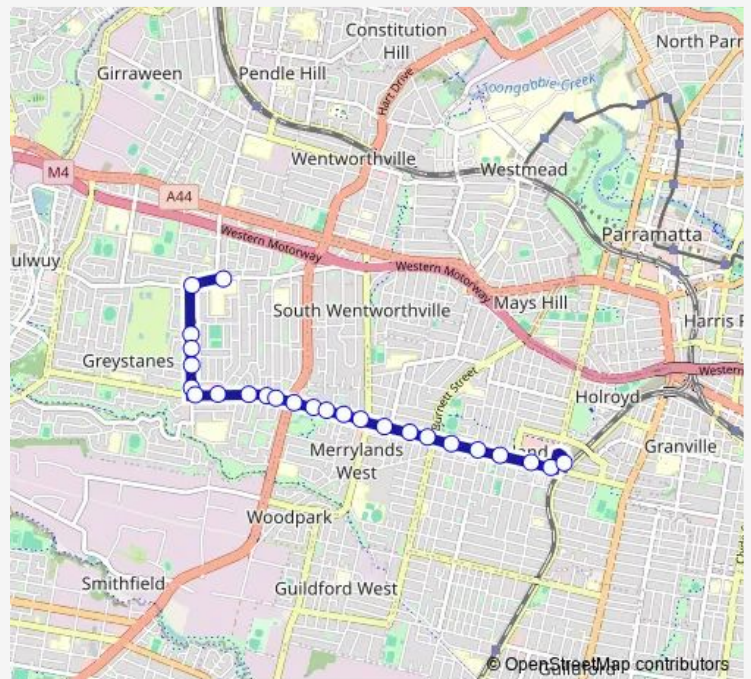

- St Pauls Catholic College, Old Prospect Rd
- Old Prospect Rd At Cumberland Rd
- Cumberland Rd Opp Vernon St
- Cumberland Rd After Patrick St
- Cumberland Rd Opp Whalans Rd
- Cumberland Rd Opp Merrylands Aged Care Centre
- Merrylands Rd After Cumberland Rd
- Greystanes Shopping Centre, Merrylands Rd
- Merrylands Rd At Hilton St
- Merrylands Rd Before Ringrose Av
- Merrylands Rd After Ringrose Av
- Merrylands Rd After Jersey Rd
- Merrylands Rd Opp Central Gardens Park
- Merrylands Rd At Yanco St
- Merrylands Rd Before Mark St
- Merrylands Rd At Wyborn Lane
- Merrylands Rd After Ridge St
- Merrylands Rd At Marin Pl
- Merrylands Rd At Kiev St
- Merrylands Park, Merrylands Rd

Route schedule

St Pauls Catholic College, Old Prospect Rd — Merrylands Interchange, Terminal PI - Stand 2

Monday	15:10
Tuesday	15:10
Wednesday	15:10
Thursday	15:10
Friday	15:10
Saturday	—
Sunday	—

Route info

Direction: St Pauls Catholic College, Old Prospect Rd

Stops: 25

Trip Duration: 0 hour 24 min

7506 — St Pauls Catholic College Greystanes to Merrylands

Merrylands Rd At Clarence St

Merrylands Rd Opp Cambridge St

Merrylands Rd Opp Addlestone Rd

Merrylands Rd At Pitt St

Merrylands Interchange, Terminal PI - Stand 2

7506 School Bus time schedules and route maps are available in an offline PDF at busmaps.com. Use the busmaps.com website to see live bus times, train schedule or subway schedule, and step-by-step directions for all public transit in Parramatta