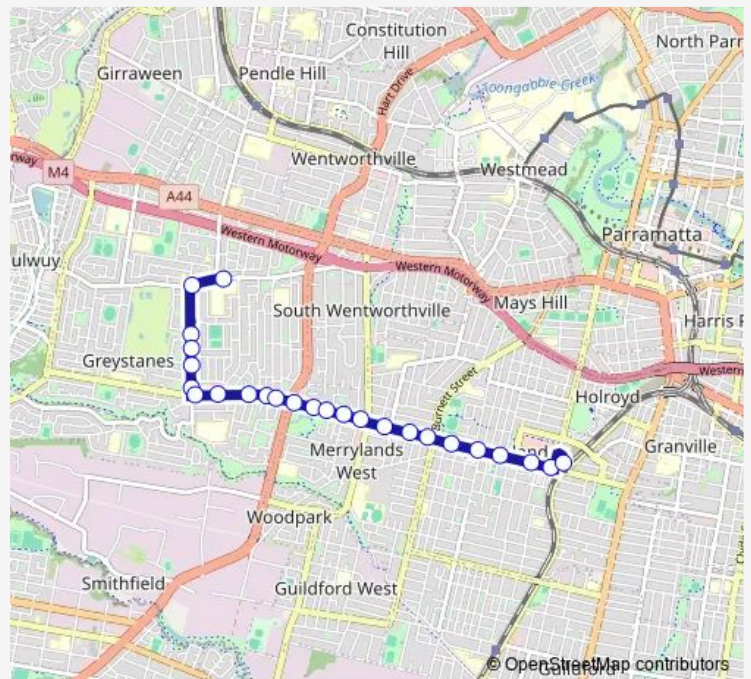

- St Pauls Catholic College, Old Prospect Rd
- Old Prospect Rd At Cumberland Rd
- Cumberland Rd Opp Vernon St
- Cumberland Rd After Patrick St
- Cumberland Rd Opp Whalans Rd
- Cumberland Rd Opp Merrylands Aged Care Centre
- Merrylands Rd After Cumberland Rd
- Greystanes Shopping Centre, Merrylands Rd
- Merrylands Rd At Hilton St
- Merrylands Rd Before Ringrose Av
- Merrylands Rd After Ringrose Av
- Merrylands Rd After Jersey Rd
- Merrylands Rd Opp Central Gardens Park
- Merrylands Rd At Yanco St
- Merrylands Rd Before Mark St
- Merrylands Rd At Wyborn Lane
- Merrylands Rd After Ridge St
- Merrylands Rd At Marin Pl
- Merrylands Rd At Kiev St
- Merrylands Park, Merrylands Rd

Route schedule

St Pauls Catholic College, Old Prospect Rd — Merrylands Interchange, Terminal PI - Stand 2

Monday	15:10
Tuesday	15:10
Wednesday	15:10
Thursday	15:10
Friday	15:10
Saturday	—
Sunday	—

Route info

Direction: St Pauls Catholic College, Old Prospect Rd

Stops: 25

Trip Duration: 0 hour 24 min

7506 — St Pauls Catholic College Greystanes to Merrylands

Merrylands Rd At Clarence St

Merrylands Rd Opp Cambridge St

Merrylands Rd Opp Addlestone Rd

Merrylands Rd At Pitt St

Merrylands Interchange, Terminal PI - Stand 2

7506 School Bus time schedules and route maps are available in an offline PDF at busmaps.com. Use the busmaps.com website to see live bus times, train schedule or subway schedule, and step-by-step directions for all public transit in Parramatta