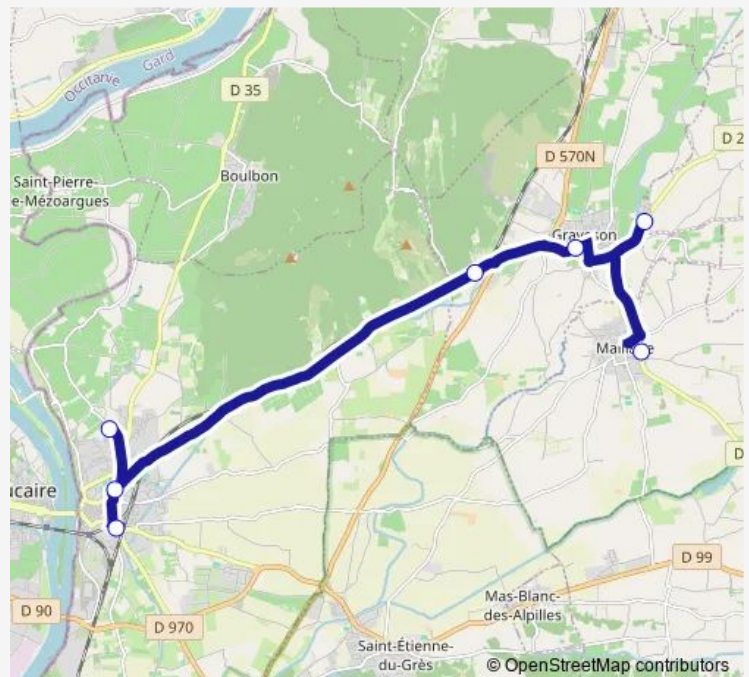

Direction

Le Grand Vallat — Lycée Daudet

7 stops

[Open route schedule](#)

Le Grand Vallat

Le Martinet

La Pastorale

Costebelle

Collège René Cassin

Porte Condamine

Lycée Daudet

Route schedule

Le Grand Vallat — Lycée Daudet

Monday	08:20
Tuesday	08:20
Wednesday	08:20
Thursday	08:20
Friday	08:20
Saturday	—
Sunday	—

Route info

Direction: Le Grand Vallat

Stops: 7

Trip Duration: 0 hour 35 min

Direction

Lycée Daudet — Le Grand Vallat

7 stops

[Open route schedule](#)

Lycée Daudet

Porte Condamine

Direction: Le Grand Vallat

Stops: 6

Trip Duration: 0 hour 25 min

Direction

Porte Condamine — Le Martinet

5 stops

[Open route schedule](#)

Porte Condamine