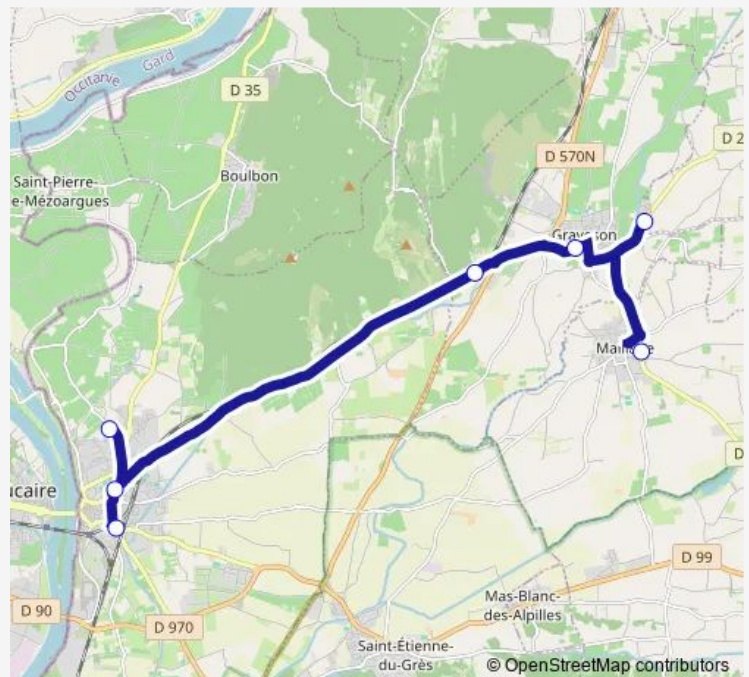

### Direction

Le Grand Vallat — Lycée Daudet

7 stops

[Open route schedule](#)

Le Grand Vallat

Le Martinet

La Pastorale

Costebelle

### Route schedule

Le Grand Vallat — Lycée Daudet

Monday	08:20
Tuesday	08:20
Wednesday	08:20
Thursday	08:20
Friday	08:20
Saturday	—
Sunday	—

### Route info

Direction: Le Grand Vallat

Stops: 7

Trip Duration: 0 hour 35 min

## Route info

Direction: Le Martinet

Stops: 7

Trip Duration: 0 hour 35 min