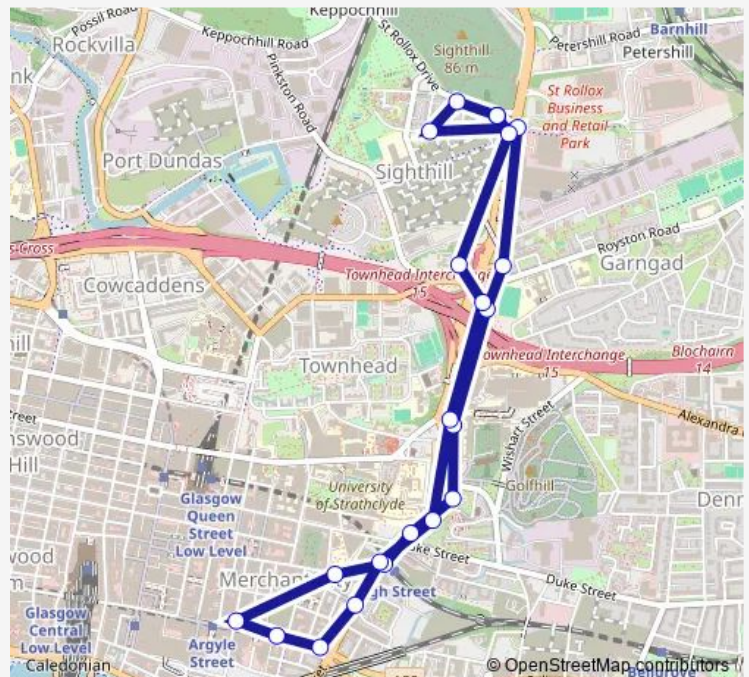

Bus CB4

[Go to website](#)

Direction

Springburn Road — Springburn Road

22 stops

[Open route schedule](#)

- Springburn Road
- Huntingdon Road
- Fountainwell Grove
- Fountainwell Road
- Baird Street
- Sports Ground
- Glebe Street
- Cathedral Square
- Duke Street
- High St Station
- Albion Street
- Trongate
- Candleriggs
- High Street
- Blackfriars Street
- High St Station
- Rottenrow East
- Glebe Street
- Sports Ground
- Baird Street
- Fountainwell Road

Route schedule

Springburn Road — Springburn Road

Monday	09:32-13:56
Tuesday	09:32-13:56
Wednesday	09:32-13:56
Thursday	09:32-13:56
Friday	09:32-13:56
Saturday	—
Sunday	—

Route info

Direction: Springburn Road

Stops: 22

Trip Duration: 0 hour 30 min

■ CB4

BusMaps

CB4 Bus time schedules and route maps are available in an offline PDF at busmaps.com. Use the busmaps.com website to see live bus times, train schedule or subway schedule, and step-by-step directions for all public transit in Glasgow