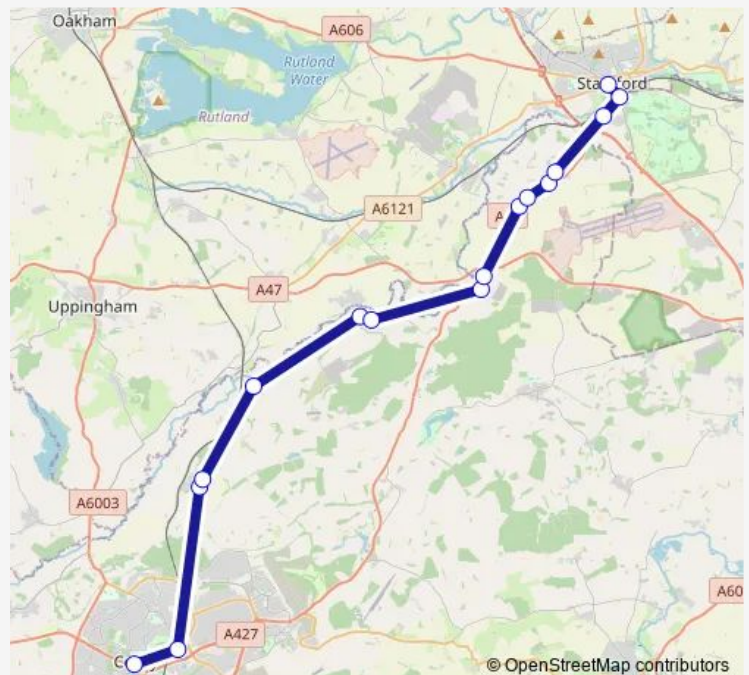

29 Main Road

West Mill

Blue Bell PH

Second Drift

High School

Bus Station

Route schedule

George Street — Bus Station

Monday —

Tuesday —

Wednesday 09:30

Thursday —

Friday —

Saturday —

Sunday —

Route info

Direction: George Street

Stops: 16

Trip Duration: 1 hour 0 min

■ CB4 — Corby - Stamford via Wakerley

BusMaps

Direction

Bus Station — George Street

15 stops