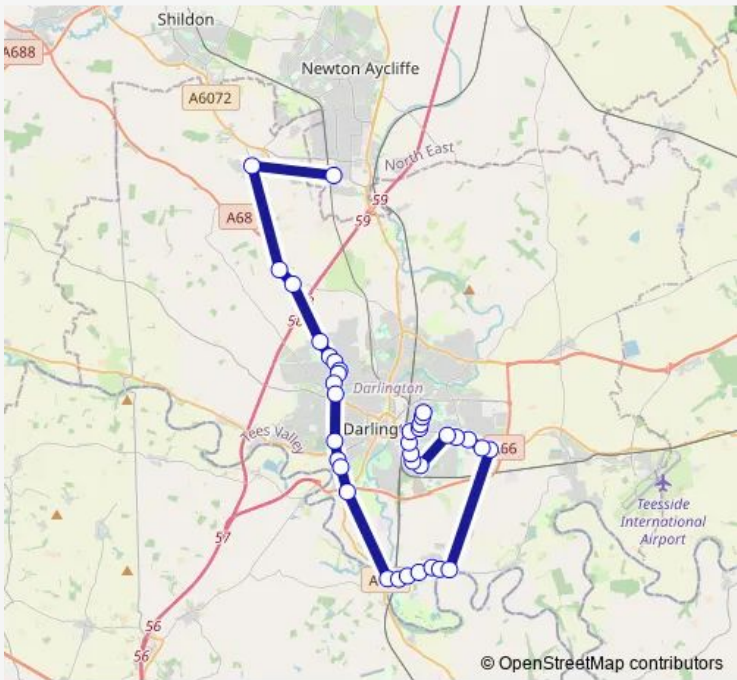

Bus UTCA Darlington - South Durham UTC

[Go to website](#)

**Direction**  
 Long Tens Way — Hundens Park  
 36 stops  
[Open route schedule](#)

- Long Tens Way
- Village Hall
- Auction Mart
- Burtree Gate
- John Fowler Way
- Westgate Crescent
- Beck House
- Auckland Oval
- Laing Street
- Brinkburn Road
- Cockerton Library
- Crematorium
- Carmel Grove
- Linwood Grove
- Bland's Corner Roundabout
- The Comet
- Oxford Garage
- Avon Road
- Elmfield Road
- Post Office
- Hurworth House School

Route schedule  
 Long Tens Way — Hundens Park

Monday	16:30
Tuesday	16:30
Wednesday	14:30
Thursday	14:30
Friday	14:30
Saturday	—
Sunday	—

Route info  
 Direction: Long Tens Way  
 Stops: 36  
 Trip Duration: 1 hour 5 min

■ UTCA — Darlington - South Durham UTC **BusMaps**

All Saints Church

Morton Palms

EE

Cummins

St Herbert's Church

The Wheatsheaf

Geneva Road Post Office

Copper Beech

Neasham Rd Surgery

Matalan

Central Park

Roberts Walk

Larkspur Drive

Bourne Avenue

Hundens Park