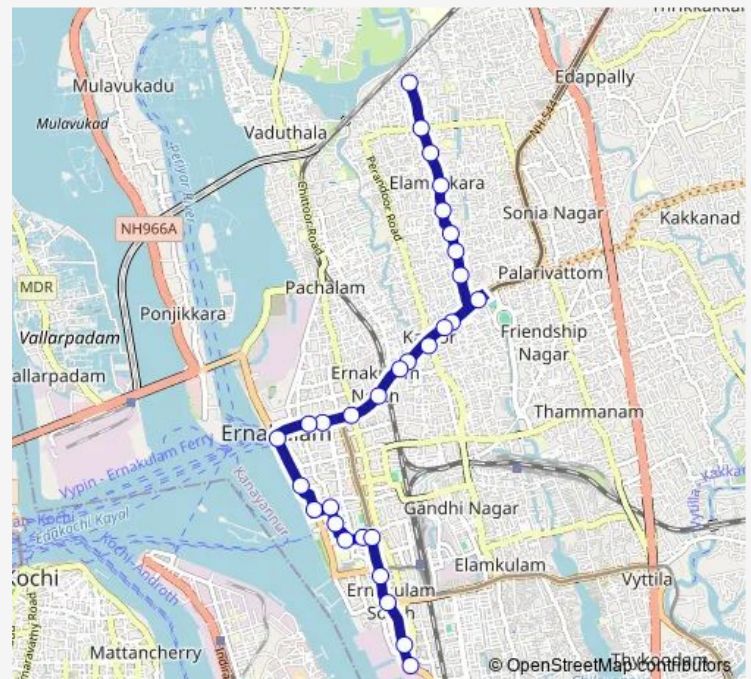

Direction

Puthukkalavattam — Cochin Shipyard Main Gate

30 stops

[Open route schedule](#)

- Puthukkalavattam
- Punnakkal
- Bhavans Vidya Mandir
- Keerthi Nagar
- Kausalya Nagar
- Karukappilly Junction
- Karukappilly
- Microwave Junction
- Deshabhimani
- Mathrubhoomi
- Model Technical School
- Kaloor
- Manapattyparambu
- Town Hall
- North Railway Station
- Kacheripadi
- St Alberts College
- Saritha
- High Court Junction
- Menaka
- St Therasas College

Route schedule

Puthukkalavattam — Cochin Shipyard Main Gate

Monday	06:00
Tuesday	06:00
Wednesday	06:00
Thursday	06:00
Friday	06:00
Saturday	06:00
Sunday	06:00

Route info

Direction: Puthukkalavattam

Stops: 30

Trip Duration: 0 hour 29 min

Ernakulam South ↔ Puthukkalavattam

Convent Junction

Boat Jetty Junction

Hospital Junction

Maharajas Hostel

Maharajas Ground

Jose Junction

Sunday 06:00

Route info

Direction: Cochin Shipyard Main Gate

Stops: 25

Trip Duration: 0 hour 28 min

Bus time schedules and route maps are available in an offline PDF at busmaps.com. Use the busmaps.com website to see live bus times, train schedule or subway schedule, and step-by-step directions for all public transit in Kanayannur