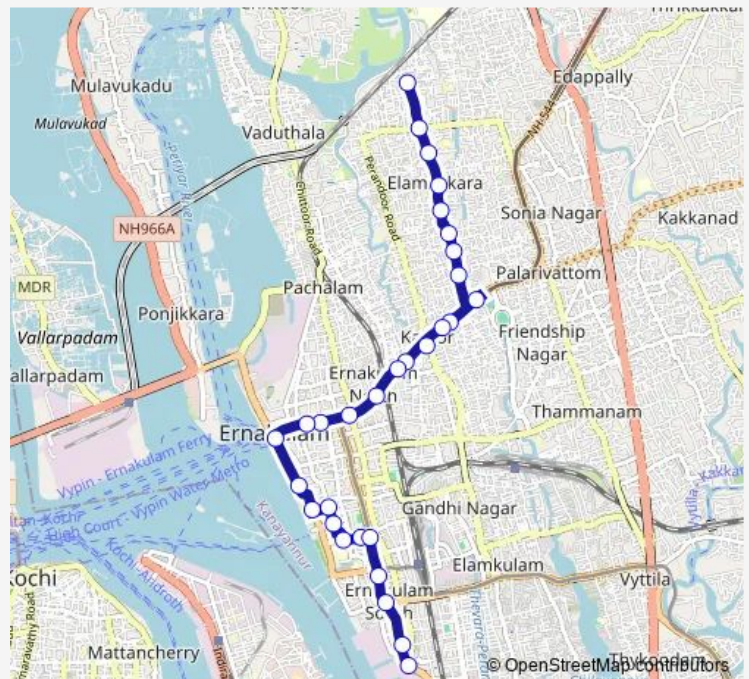

Direction

Puthukkalavattam — Cochin Shipyard Main Gate

30 stops

[Open route schedule](#)

- Puthukkalavattam
- Punnakkal
- Bhavans Vidya Mandir
- Keerthi Nagar
- Kausalya Nagar
- Karukappilly Junction
- Karukappilly
- Microwave Junction
- Deshabhimani
- Mathrubhoomi
- Model Technical School
- Kaloor
- Manapattyparambu
- Town Hall
- North Railway Station
- Kacheripadi
- St Alberts College
- Saritha
- High Court Junction
- Menaka
- St Therasas College

Route schedule

Puthukkalavattam — Cochin Shipyard Main Gate

Monday	06:00
Tuesday	06:00
Wednesday	06:00
Thursday	06:00
Friday	06:00
Saturday	06:00
Sunday	06:00

Route info

Direction: Puthukkalavattam

Stops: 30

Trip Duration: 0 hour 29 min

Ernakulam South ↔ Puthukkalavattam

Convent Junction

Boat Jetty Junction

Hospital Junction

Maharajas Hostel

Maharajas Ground

Jose Junction

Sunday 06:00

Route info

Direction: Cochin Shipyard Main Gate

Stops: 25

Trip Duration: 0 hour 28 min

Bus time schedules and route maps are available in an offline PDF at busmaps.com. Use the busmaps.com website to see live bus times, train schedule or subway schedule, and step-by-step directions for all public transit in Kanayannur