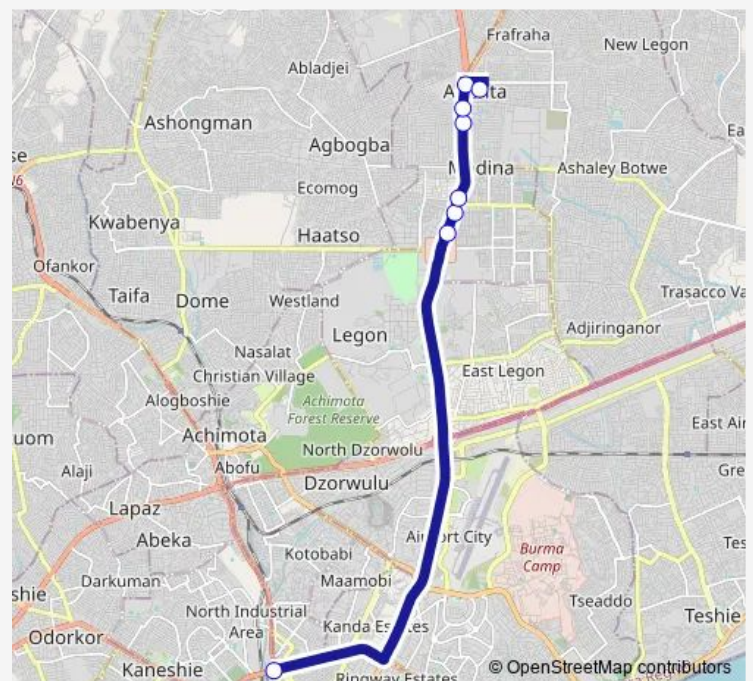

## Bus 422a Circle to Adenta Station

[Go to website](#)

### Direction

Terminal Circle — Terminal Adenta Station

8 stops

[Open route schedule](#)

Terminal Circle

Firestone

Masalachi 081

Zongo Junction 422

### Route schedule

Terminal Circle — Terminal Adenta Station

Monday 10:17

Tuesday 10:17

Wednesday 10:17

Thursday 10:17

Friday 10:17

Saturday 10:17

### Route info

Direction: Terminal Circle

Stops: 8

Trip Duration: 1 hour 11 min

422a — Circle to Adenta Station

422a Bus time schedules and route maps are available in an offline PDF at [busmaps.com](https://busmaps.com). Use the [busmaps.com](https://busmaps.com) website to see live bus times, train schedule or subway schedule, and step-by-step directions for all public transit in Accra