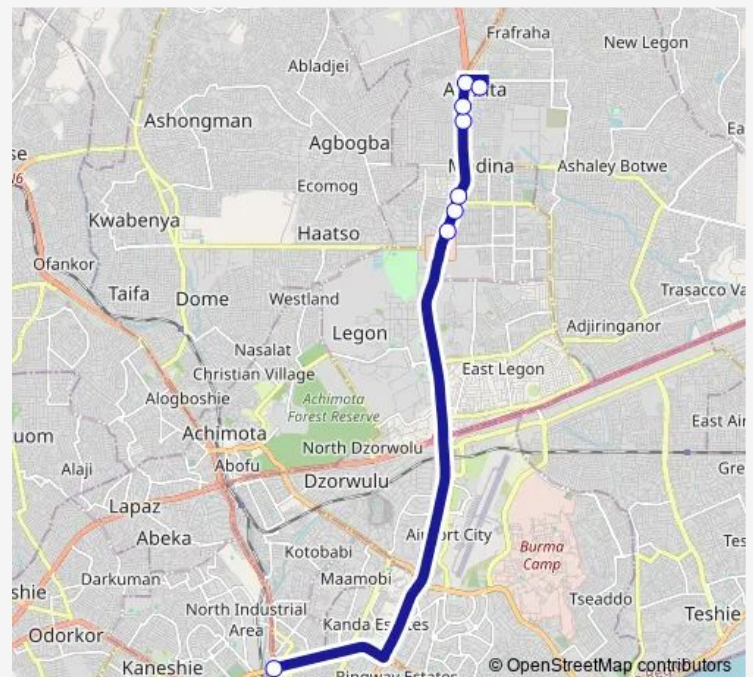

## Bus 422A Circle to Adenta Station

[Go to website](#)

### Direction

Terminal Circle — Terminal Adenta Station

8 stops

[Open route schedule](#)

Terminal Circle

Firestone

Masalachi 081

Zongo Junction 422

### Route schedule

Terminal Circle — Terminal Adenta Station

Monday 10:17

Tuesday 10:17

Wednesday 10:17

Thursday 10:17

Friday 10:17

Saturday 10:17

### Route info

Direction: Terminal Circle

Stops: 8

Trip Duration: 1 hour 11 min

422A — Circle to Adenta Station

422A Bus time schedules and route maps are available in an offline PDF at [busmaps.com](https://busmaps.com). Use the [busmaps.com](https://busmaps.com) website to see live bus times, train schedule or subway schedule, and step-by-step directions for all public transit in Accra