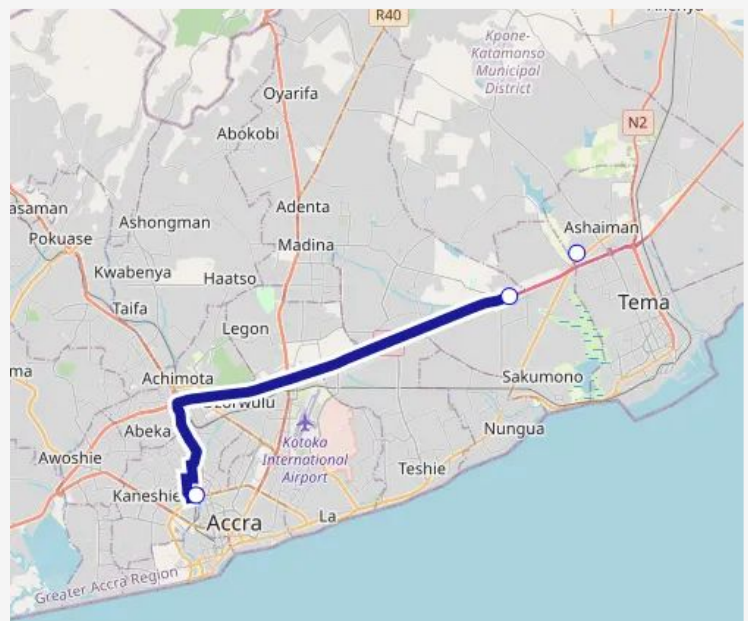

Bus 421A Circle Near Las Palmas (Protoa) to Ashiaman Station

[Go to website](#)

Direction

Terminal Circle Near Las Palmas (Protoa) — Terminal Ashiaman Station

3 stops

[Open route schedule](#)

Terminal Circle Near Las Palmas (Protoa)

Traffic 421

Terminal Ashiaman Station

Route schedule

Terminal Circle Near Las Palmas (Protoa) — Terminal Ashiaman Station

Monday	09:25
Tuesday	09:25
Wednesday	09:25
Thursday	09:25
Friday	09:25
Saturday	09:25
Sunday	09:25

Route info

Direction: Terminal Circle Near Las Palmas (Protoa)

Stops: 3

Trip Duration: 1 hour 11 min

© OpenStreetMap contributors

■ 421A — Circle Near Las Palmas (Protoa) to Ashiaman Station

BusMaps

421A Bus time schedules and route maps are available in an offline PDF at busmaps.com. Use the busmaps.com website to see live bus times, train schedule or subway schedule, and step-by-step directions for all public transit in Accra