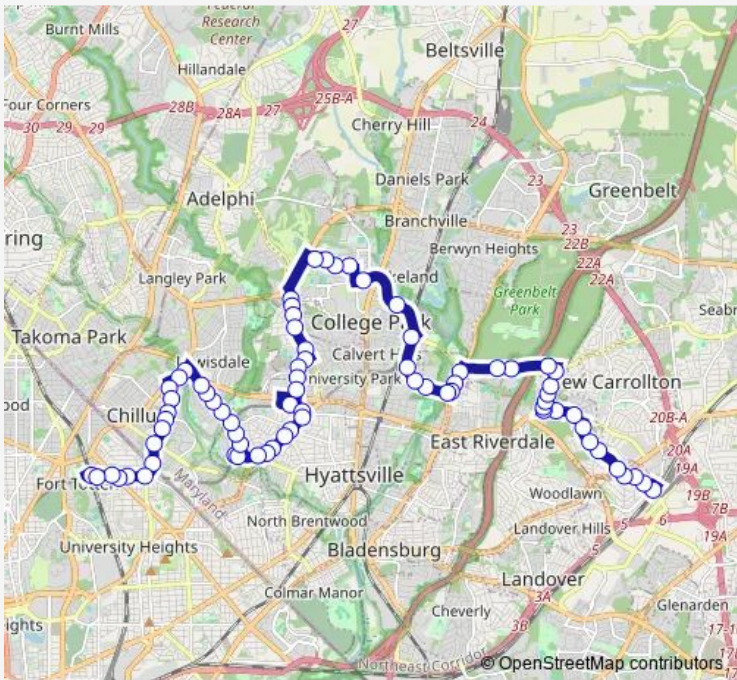

**Bus F6 NEW Carrollton-Fort Totten**

[Go to website](#)

**Direction**  
 New Carrollton Station+Bus Bay T5 — Fort Totten+Bay H  
 74 stops  
[Open route schedule](#)

- New Carrollton Station+Bus Bay T5
- Harkins Rd+#7900
- Harkins Rd+W Lanham Dr
- Harkins Rd+Annapolis Rd
- Finns Ln+Annapolis Rd
- Finns Ln+Fury Ln
- Finns Ln+Kidmore Ln
- Finns Ln+Riverdale Rd
- Riverdale Rd+Martins Ln
- Riverdale Rd+Chestnut Ridge Apt
- Riverdale Rd+Auburn Av
- Auburn Av+Riverdale Rd
- Auburn Av+1 St
- Auburn Av+2 St
- Auburn Av+3 St
- Auburn Av+Chestnut Av
- Good Luck Rd+Oakland Av
- Good Luck Rd+Crest Park Dr
- Good Luck Rd+Silk Tree Dr
- Kenilworth Av+Campus Dr
- Kenilworth Av+Sarvis Av

Route schedule  
 New Carrollton Station+Bus Bay T5 — Fort Totten+Bay H

Monday	05:25-21:15
Tuesday	05:25-21:15
Wednesday	05:25-21:15
Thursday	05:25-21:15
Friday	05:25-21:15
Saturday	—
Sunday	—

Route info  
 Direction: New Carrollton Station+Bus Bay T5  
 Stops: 74  
 Trip Duration: 1 hour 10 min

F6 — NEW Carrollton-Fort Totten **BusMaps**

Kenilworth Av+Tennyson St

River Rd+Kenilworth Av

River Rd+Haig Dr

River Rd+Rivertech Ct

River Rd+American Physics Bldg

College Park+Bay A

Campus Dr+Paint Branch Tr

## Route info

Direction: Fort Totten+Bay H

Stops: 77

Trip Duration: 0 hour 54 min

Hamilton St+31 Av

Queens Chapel Rd+Jefferson St

Queens Chapel Rd+Lancer Dr

Queens Chapel Rd+Sacred Heart Home