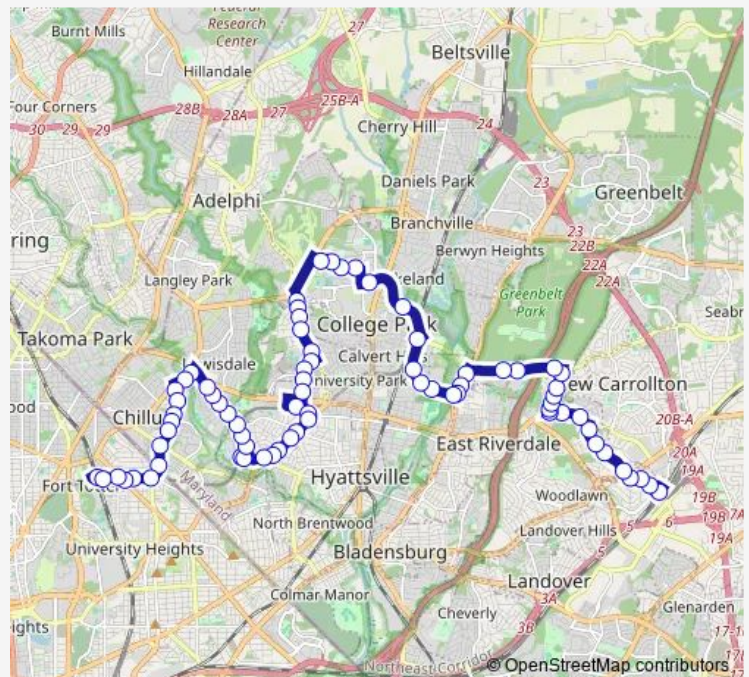

Riverdale Rd+Auburn Av

Auburn Av+Riverdale Rd

Auburn Av+1 St

Auburn Av+2 St

Auburn Av+3 St

Auburn Av+Chestnut Av

Good Luck Rd+Oakland Av

Good Luck Rd+Crest Park Dr

Good Luck Rd+Silk Tree Dr

Kenilworth Av+Campus Dr

Kenilworth Av+Sarvis Av

**Route schedule**

New Carrollton Station+Bus Bay T5 — Fort Totten+Bay H

Monday 05:25-21:15

Tuesday 05:25-21:15

Wednesday 05:25-21:15

Thursday 05:25-21:15

Friday 05:25-21:15

Saturday —

Sunday —

**Route info**

Direction: New Carrollton Station+Bus Bay T5

Stops: 74

Trip Duration: 1 hour 10 min

F6 — NEW Carrollton-Fort Totten

Kenilworth Av+Tennyson St

River Rd+Kenilworth Av

River Rd+Haig Dr

River Rd+Rivertech Ct

River Rd+American Physics Bldg

College Park+Bay A

Campus Dr+Paint Branch Tr