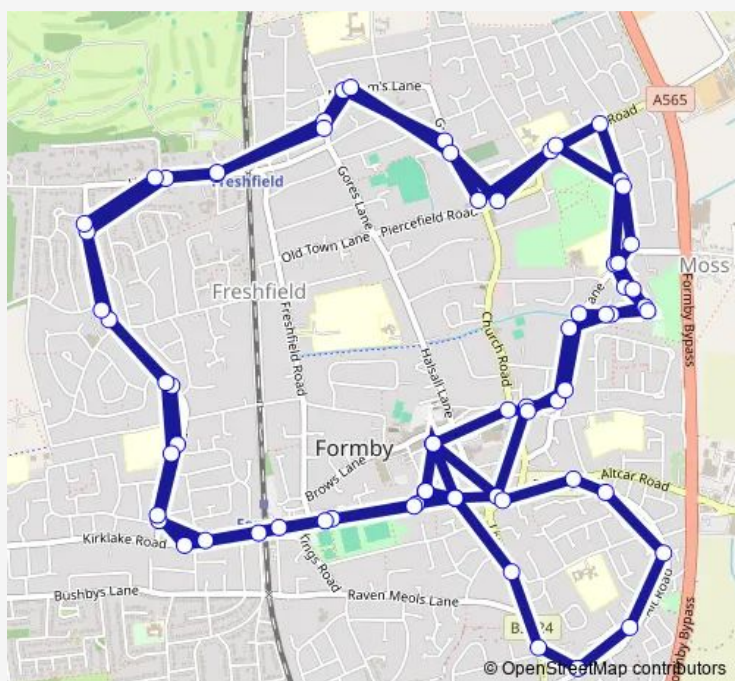

### Direction

Formby Village — Formby Village

70 stops

[Open route schedule](#)

- Formby Village
- Cropton Road
- Three Tuns Lane
- Three Tuns Lane
- Church Road
- Kenyons Lane
- Mittens Lane
- Watchyard Lane
- No. 43
- Smithy Close
- Mount House Road
- Mount House Road
- Deansgate Lane
- Ryeground Lane
- Piercefield Road
- Cricket Path
- Gores Lane
- Queens Avenue
- Freshfield Station
- Shireburn Road
- Birch Green

### Route schedule

Formby Village — Formby Village

Monday	—
Tuesday	—
Wednesday	—
Thursday	—
Friday	—
Saturday	—
Sunday	10:00-17:00

### Route info

Direction: Formby Village

Stops: 70

Trip Duration: 0 hour 39 min

**F6** — Sumner Road / Formby Town Centre - Sumner Road / Formby Town Centre

Barkfield Lane

Holmwood Gardens

Ennerdale Road

Mere Road

Langdale Avenue

Formby Station

Formby Station

Elbow Lane

Three Tuns Lane

Formby Village

Cropton Road