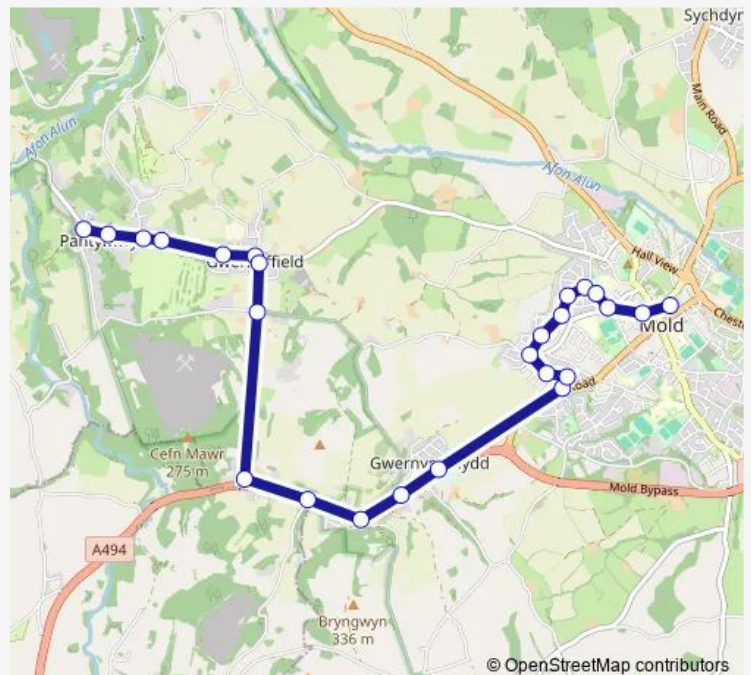

Bus F6 Mold - Pantymwyn via Gwernymynydd, Gwernaffield

[Go to website](#)

Direction

Bus Station 2 — Pantymwyn Terminus

24 stops

[Open route schedule](#)

Bus Station 2

Mold Town Hall

Maes y March

Parkfields Church

Elm Drive Shops

Queen`s Park Bottom

Ddol Awel

Tan-y-graig

Hafod Park West

Hafod Park East

Woodland Rise

Heol y wern

Hafod-y-Wern

Rainbow Garage

Bryntirion Villas

Cadole Corner

The Nook

Hand Inn

Hand Inn

The Links

Mold Golf Club

Route schedule

Bus Station 2 — Pantymwyn Terminus

Monday 09:35-14:00

Tuesday 09:35-14:00

Wednesday 09:35-14:00

Thursday 09:35-14:00

Friday 09:35-14:00

Saturday 10:35-13:00

Sunday —

Route info

Direction: Bus Station 2

Stops: 24

Trip Duration: 0 hour 22 min

F6 — Mold - Pantymwyn via Gwernymynydd, Gwernaffield