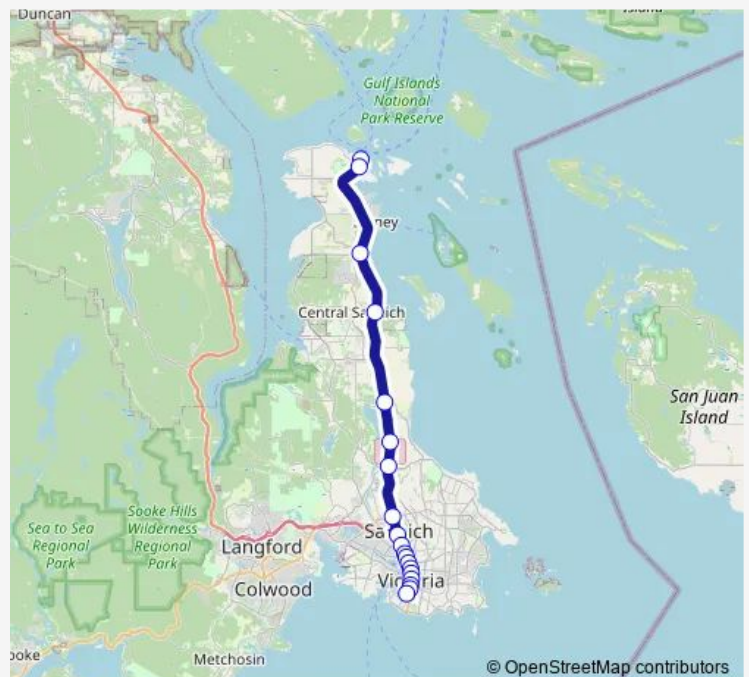

Mctavish Exch Bay B

Hwy 17 at Mt Newton X Rd

Hwy 17 at Sayward Rd

Hwy 17 at Elk Lake Dr

Royal Oak Exch Bay H

Hwy 17 at Mckenzie Ave

Carey Rd at Ravine Way - Uptown

Douglas St at Kelvin Rd

Legislature Exch

Route schedule

Swartz Bay Ferry Terminal Bay A — Legislature Exch

Monday 24:54⁺¹

Tuesday 24:54⁺¹

Wednesday 24:54⁺¹

Thursday 24:54⁺¹

Friday 12:50-00:54⁺¹

Saturday 10:50-20:50

Sunday 10:50-18:50

Route info

Direction: Swartz Bay Ferry Terminal Bay A

Stops: 19

Trip Duration: 0 hour 48 min

70x — Swartz Bay / Downtown Express

70x Bus time schedules and route maps are available in an offline PDF at busmaps.com. Use the busmaps.com website to see live bus times, train schedule or subway schedule, and step-by-step directions for all public transit in Victoria