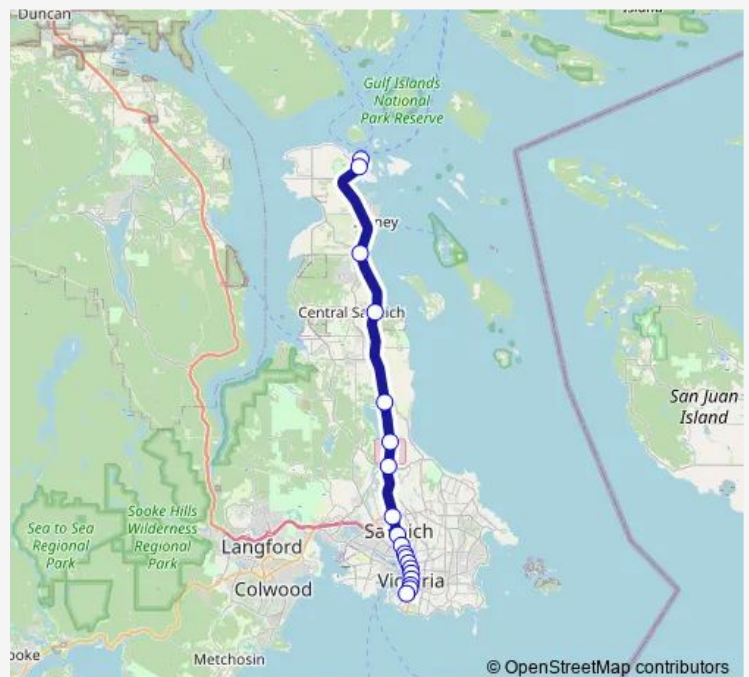

Mctavish Exch Bay B

Hwy 17 at Mt Newton X Rd

Hwy 17 at Sayward Rd

Hwy 17 at Elk Lake Dr

Royal Oak Exch Bay H

Hwy 17 at Mckenzie Ave

Carey Rd at Ravine Way - Uptown

Douglas St at Kelvin Rd

Legislature Exch

Route schedule

Swartz Bay Ferry Terminal Bay A — Legislature Exch

Monday 10:50-00:54⁺¹

Tuesday 24:54⁺¹

Wednesday 24:54⁺¹

Thursday 24:54⁺¹

Friday 12:50-00:54⁺¹

Saturday 10:50-20:50

Sunday 10:50-18:50

Route info

Direction: Swartz Bay Ferry Terminal Bay A

Stops: 19

Trip Duration: 0 hour 55 min

70X — Swartz Bay / Downtown Express

70X Bus time schedules and route maps are available in an offline PDF at busmaps.com. Use the busmaps.com website to see live bus times, train schedule or subway schedule, and step-by-step directions for all public transit in Victoria