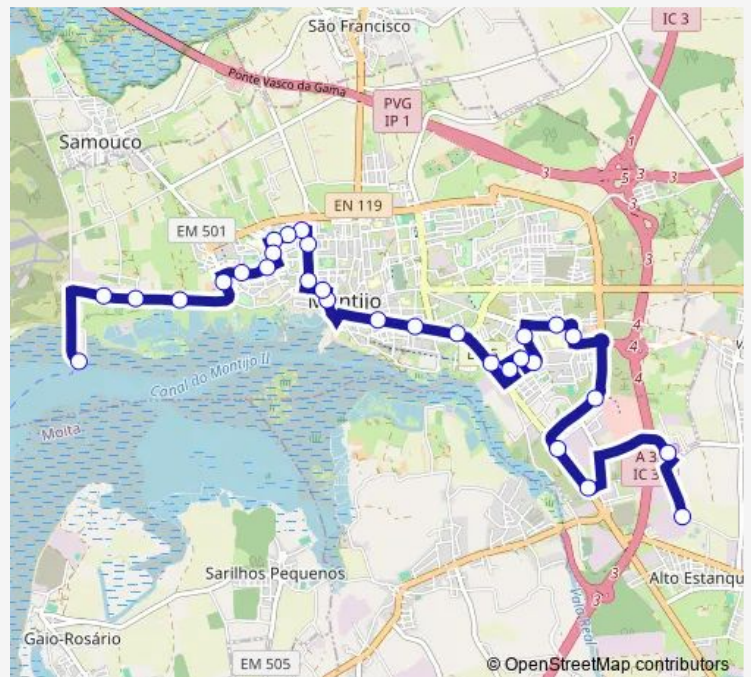

Route schedule

Estr Vaza Borrachas — Cais do Seixalinho (Terminal Fluvial) P1

Monday 06:15-19:20

Tuesday 06:15-19:20

Wednesday 06:15-19:20

Thursday 06:15-19:20

Friday 06:15-19:20

Saturday 09:15-16:20

Sunday 09:00-13:15

Route info

Direction: Estr Vaza Borrachas

Stops: 30

Trip Duration: 0 hour 40 min

4204 — Bairro do Charqueirão - Montijo (Terminal Fluvial) BusMaps

Montijo (R Papoilas 348)

Montijo(AV José Silva Leite) ESC Sec

Thursday 07:00-22:30

Friday 07:00-22:30

Saturday 09:55-18:30

Sunday 13:55-18:30

Route info

Direction: Cais do Seixalinho (Terminal Fluvial) P1

Stops: 34

Trip Duration: 0 hour 40 min