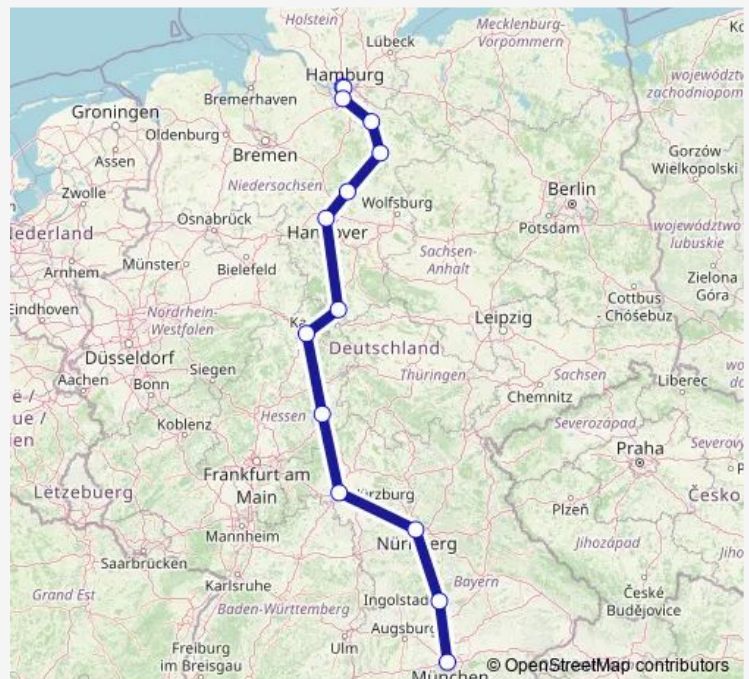

Nürnberg Hbf

Würzburg Hbf

Fulda

Kassel-Wilhelmshöhe

Göttingen

Hannover Hbf

Lüneburg

Hamburg-Harburg

Saturday 06:12-12:20

Sunday 06:12-20:17

Route info

Direction: München Hbf

Stops: 11

Trip Duration: 5 hour 46 min

ICE 25

Direction