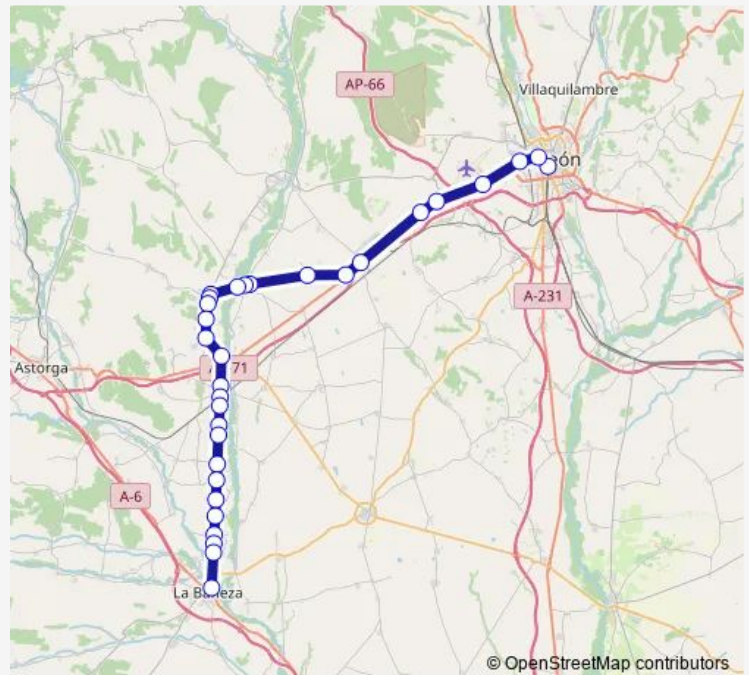

Direction

Leon — La Bañeza

31 stops

[Open route schedule](#)

- Leon
- Leon-Avda. Quevedo 12
- Trobajo del Camino
- La Virgen Del Camino
- Valverde De La Virgen
- San Miguel Del Camino
- Villadangos Del Paramo
- Villadangos_crtc.Celadilla
- Celadilla Del Paramo
- Santa Marina Del Rey-Colegio
- Santa Marina Del Rey
- Santa Marina Del Rey-C.Orbigo
- Benavides-Puente
- Benavides
- Benavides-Av. Orbigo
- Gualtares
- San Feliz De Orbigo
- Hospital De Orbigo
- Veguellina De Orbigo
- Veguellina De Orbigo-Pio Cel 4
- Veguellina De Orbigo-Cooperati

Route schedule

Leon — La Bañeza

Monday	08:45-20:30
Tuesday	08:45-20:30
Wednesday	08:45-20:30
Thursday	08:45-20:30
Friday	08:45-20:30
Saturday	12:00-18:30
Sunday	11:30-17:00

Route info

Direction: Leon

Stops: 31

Trip Duration: 1 hour 10 min

■ ALSA - Leon-Bañ B — Leon-Bañeza (X Benavides)