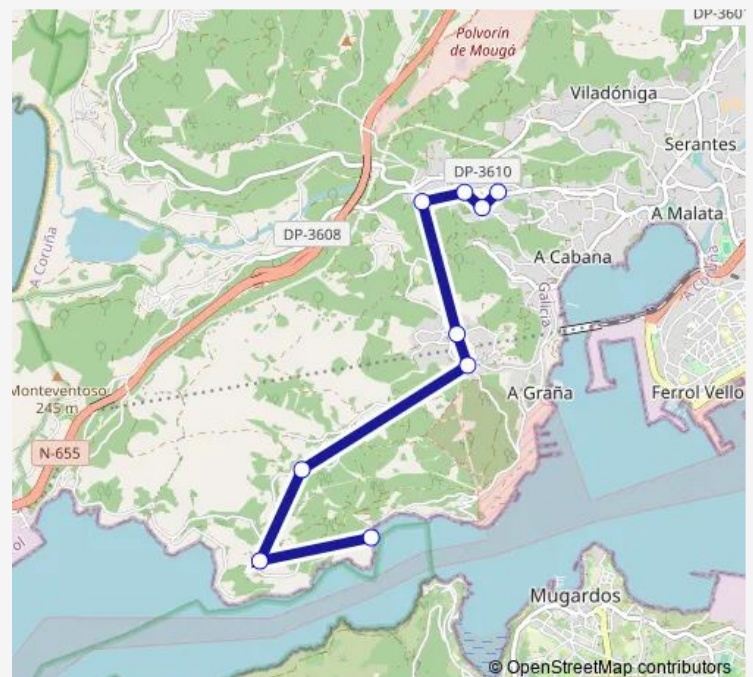

Tuesday 14:47

Wednesday 14:47

Thursday 14:47-15:00

Friday 14:47-15:00

Saturday —

Sunday —

Route info

Direction: Valon

Stops: 9

Trip Duration: 0 hour 27 min

■ ALSA - L10 — L10 Valón (Estrada) - San Felipe

Direction

San Felipe — Valon

9 stops

[Open route schedule](#)

San Felipe