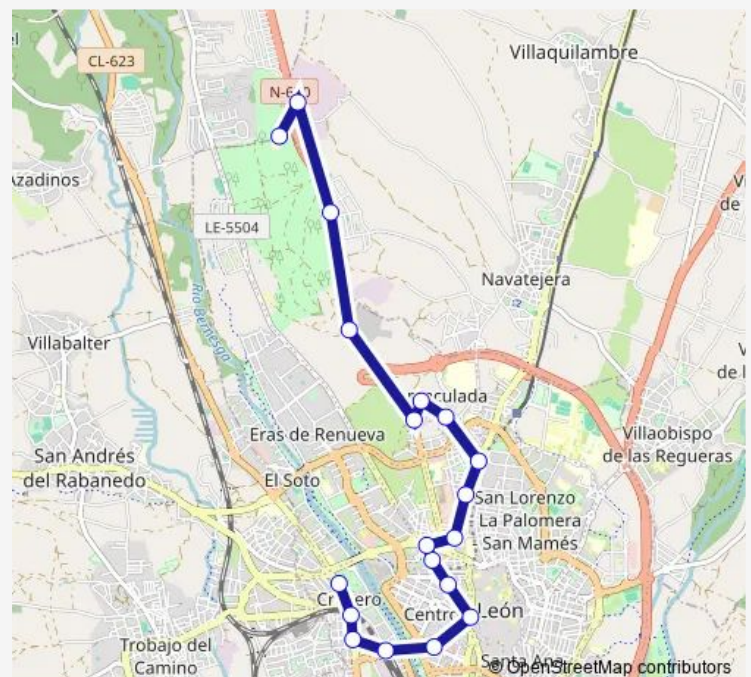

### Route schedule

Hospital Monte S.Isidro — Av.Magdalena. 9

Monday 08:10-22:10

Tuesday 08:10-22:10

Wednesday 08:10-22:10

Thursday 08:10-22:10

Friday 08:10-22:10

Saturday 08:10-22:10

### Route info

Direction: Hospital Monte S.Isidro

Stops: 13

Trip Duration: 0 hour 20 min

## Direction

Av.Magdalena. 9 — Hospital Monte S.Isidro

19 stops

[Open route schedule](#)

Av.Magdalena. 9

Doctor Fléming (Fte.19)

Doctor Fléming. 40

Estación Renfe