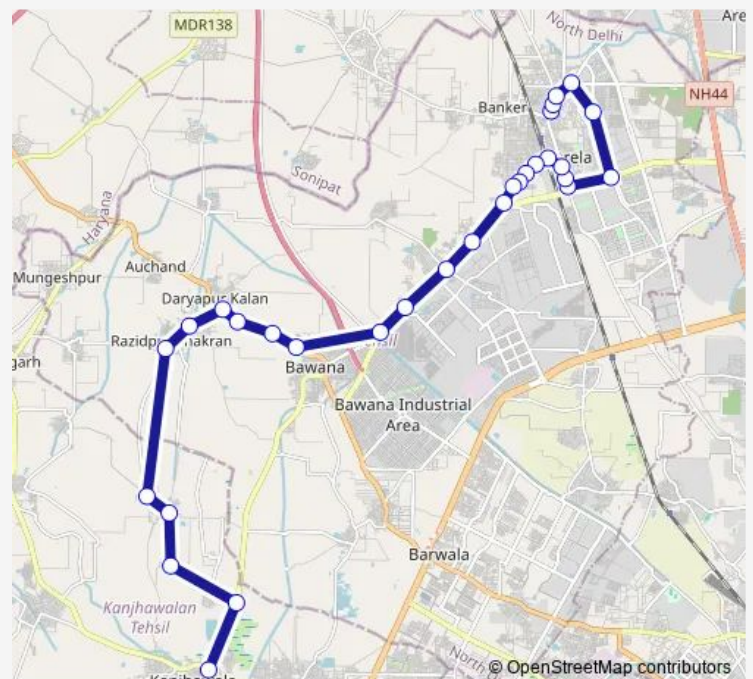

Bus 948down

[Go to website](#)

Direction

Narela Terminal — Kanjhawala Chowk

30 stops

[Open route schedule](#)

Narela Terminal

Police Station Narela

shafiabad more

Ramdev Chowk / Pitori Johad

Sec A-9 Narela

Narela B599 Raja Harish Chandra Hospital

Munim Ji Ka Bagh

New Anaj Mandi

Kurani More

Narela Rly Xing

Vishal Bagh

BAL Bichu Ghar

Swatantra Ngr

Maharaja Agrassen School

Bharat Mata School

Kaushal Devi Netraheen Ashram

Sannoth Crossing / Ghoga Crossing

Jain Bekhunth Mandir

Bawana JJ Colony Crpf Camp

Bawana Depot

PS Bawana

Route schedule

Narela Terminal — Kanjhawala Chowk

Monday 07:40-19:30

Tuesday 07:40-19:30

Wednesday 07:40-19:30

Thursday 07:40-19:30

Friday 07:40-19:30

Saturday 07:40-19:30

Sunday 07:40-19:30

Route info

Direction: Narela Terminal

Stops: 30

Trip Duration: 1 hour 38 min

948down

BusMaps