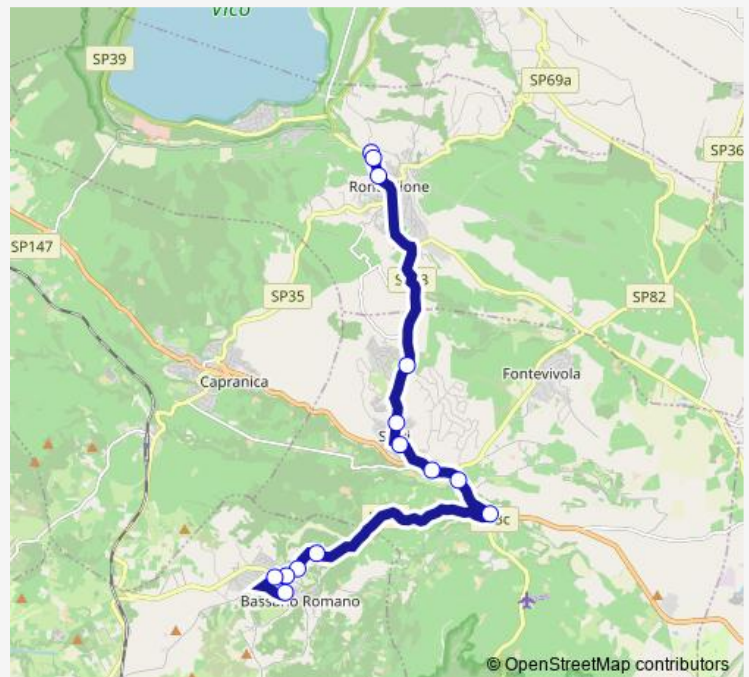

Bus Ro13a Ronciglione - Bassano Romano # Ro13a

[Go to website](#)

Direction

Ronciglione | Via Cimina Via Cartiere # f2513 — Bassano R. | Via Stazione Via 24 Maggio # f2604

14 stops

[Open route schedule](#)

Bassano R. | Via Da Vinci Via Buonarroti # f2602

Bassano R. | Cimitero # f2603

Bassano R. | Via Stazione Via 24 Maggio # f2604

Route schedule

Ronciglione | Via Cimina Via Cartiere # f2513 — Bassano R. | Via Stazione Via 24 Maggio # f2604

| | |
|-----------|-------|
| Monday | 13:35 |
| Tuesday | 13:35 |
| Wednesday | 13:35 |
| Thursday | 13:35 |
| Friday | 13:35 |
| Saturday | 13:30 |
| Sunday | — |

Route info

Direction: Ronciglione | Via Cimina Via Cartiere # f2513

Stops: 14

Trip Duration: 0 hour 20 min

Ro13a — Ronciglione - Bassano Romano # Ro13a

Ro13a Bus time schedules and route maps are available in an offline PDF at busmaps.com. Use the busmaps.com website to see live bus times, train schedule or subway schedule, and step-by-step directions for all public transit in Sutri