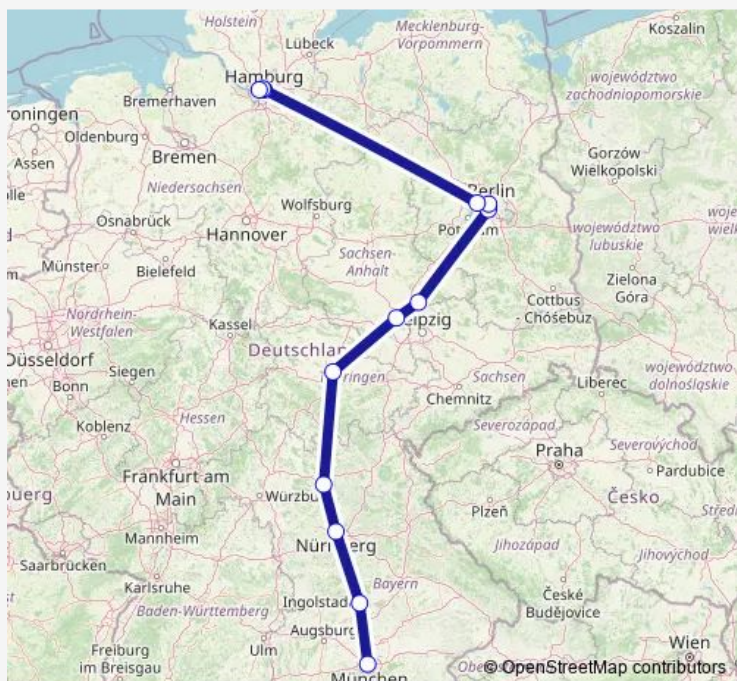

Rail ICE 800

[Go to website](#)

Direction

München Hbf — Hamburg-Altona

13 stops

[Open route schedule](#)

München Hbf

Ingolstadt Hbf

Nürnberg Hbf

Bamberg

Erfurt Hbf

Halle(Saale)Hbf

Bitterfeld

Berlin Südkreuz

Berlin Hbf (tief)

Berlin-Spandau

Hamburg Hbf

Hamburg Dammtor

Hamburg-Altona

Route schedule

München Hbf — Hamburg-Altona

Monday 09:54

Tuesday 09:54

Wednesday 09:54

Thursday 09:54

Friday 09:54

Saturday 09:54

Sunday 09:54

Route info

Direction: München Hbf

Stops: 13

Trip Duration: 6 hour 44 min

ICE 800