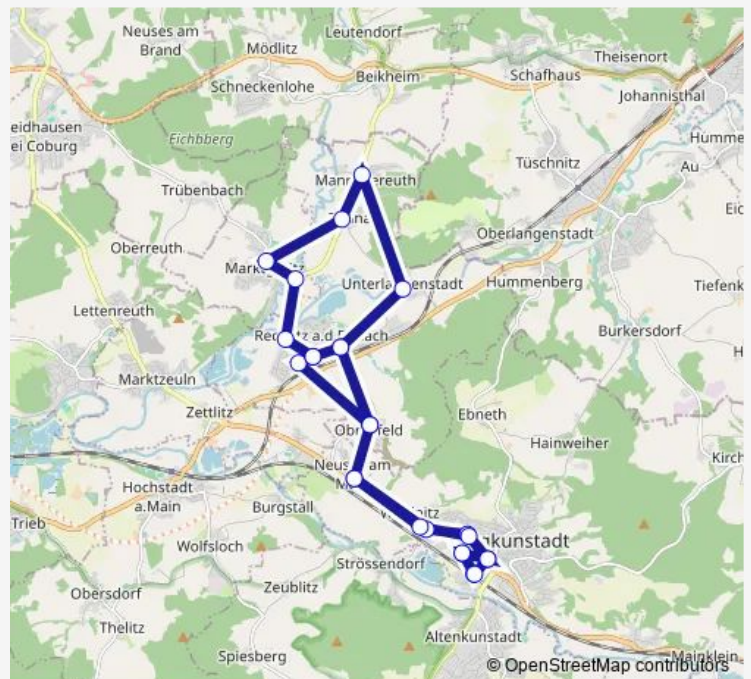

Bus 1241

[Go to website](#)

Direction

undefined — undefined

0 stops

[Open route schedule](#)

Route schedule

undefined — undefined

Monday	11:31
Tuesday	11:31
Wednesday	11:31
Thursday	11:31
Friday	11:31
Saturday	—
Sunday	—

Route info

Direction:

Stops: 0

Trip Duration: — min

■ 1241

Direction

Burgkunstadt — Burgkunstadt Seewiese